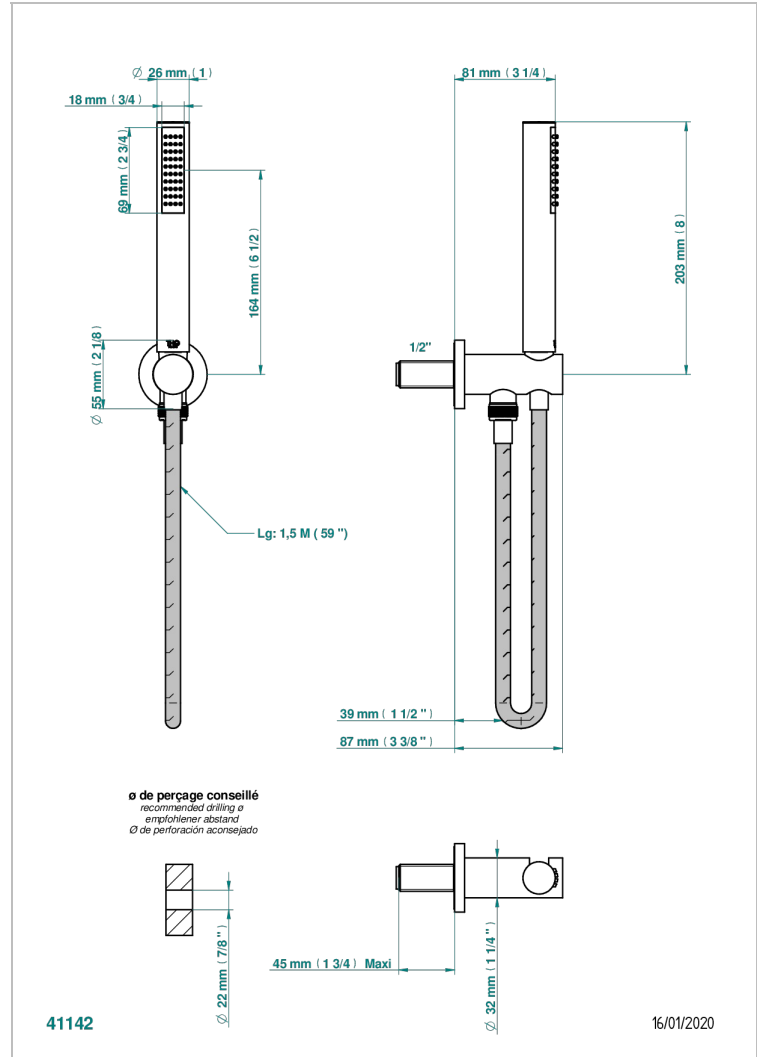

COLLECTION "O"

G4P-54

Wall mounted stylised handshower, hose and elbow with rest

CHARACTERISTIC

- Collection "O"
- Wall mounted stylised handshower, hose and elbow with rest

TECHNICAL SPECS

- Recommandé : 3 bars (max. 5 bars) - Advised : 43,5 psi (max. 72 psi)
- 8 l/min à 3 bars (2.12 gpm at 43.5 psi)

AVAILABLE FINITIONS

Antique nickel - H28
Black ceram - D30
Blush PVD - H62
Brass color PVD - H49
Brown bronze color PVD - F33
Gold color PVD - H52

Graphite PVD - H64
Lacquered light bronze - D01
Matt Umber PVD - H67
Matt blush PVD - H60
Matt brass color PVD - H50
Matt brown bronze color PVD - F34