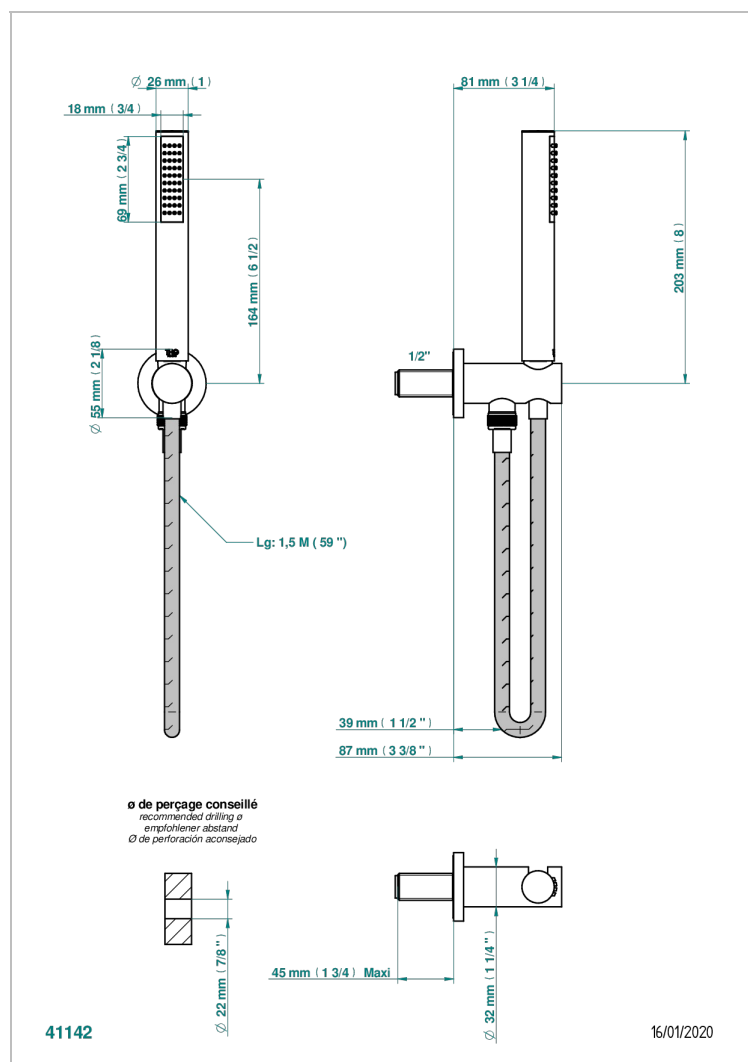

# MONTAIGNE VENUS WHITE MARBLE

G3V-54

Wall mounted stylised handshower, hose and elbow with rest

## CHARACTERISTIC

- Montaigne Venus white marble
- Wall mounted stylised handshower, hose and elbow with rest