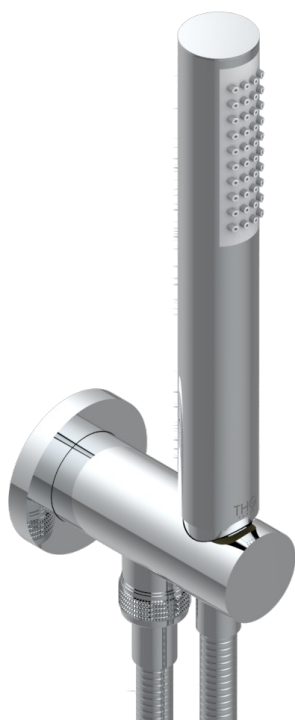

# MONTAIGNE VENUS WHITE MARBLE

G3V-54

Wall mounted stylised handshower, hose and elbow with rest

## CHARACTERISTIC

- Montaigne Venus white marble
- Wall mounted stylised handshower, hose and elbow with rest

## TECHNICAL SPECS

- Recommandé : 3 bars (max. 5 bars) - Advised : 43,5 psi (max. 72 psi)
- 8 l/min à 3 bars (2.12 gpm at 43.5 psi)

## AVAILABLE FINITIONS

Antique nickel - H28  
Black ceram - D30  
Blush PVD - H62  
Brass color PVD - H49  
Brown bronze color PVD - F33  
Gold color PVD - H52

Graphite PVD - H64  
Lacquered light bronze - D01  
Matt Umber PVD - H67  
Matt blush PVD - H60  
Matt brass color PVD - H50  
Matt brown bronze color PVD - F34