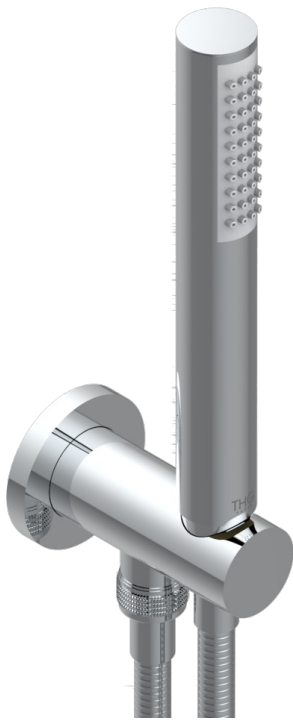

MONTAIGNE LEONARDO GREY MARBLE WITH LEVER HANDLES

G3U-54

Wall mounted stylised handshower, hose and elbow with rest

CHARACTERISTIC

- Montaigne Leonardo Grey marble with lever handles
- Wall mounted stylised handshower, hose and elbow with rest

TECHNICAL SPECS

- Recommandé : 3 bars (max. 5 bars) - Advised : 43,5 psi (max. 72 psi)
- 8 l/min à 3 bars (2.12 gpm at 43.5 psi)

AVAILABLE FINITIONS

Antique nickel - H28
Black ceram - D30
Blush PVD - H62
Brass color PVD - H49
Brown bronze color PVD - F33
Gold color PVD - H52

Graphite PVD - H64
Lacquered light bronze - D01
Matt Umber PVD - H67
Matt blush PVD - H60
Matt brass color PVD - H50
Matt brown bronze color PVD - F34

Matt chrome - C02
Matt gold - F07
Matt gold color PVD - H53
Matt graphite PVD - H65
Matt nickel (color finish) - C01
Matt nickel color PVD - H56

Nickel color PVD - H55
Polished chrome (color finish) - A02
Polished chrome / Polished gold (color finish) - G02
Polished gold (color finish) - F01
Polished nickel - B01
Soft gold - F30

Soft matt gold - F31
Umber PVD - H66
Varnished matt antique red copper (color finish) - H07