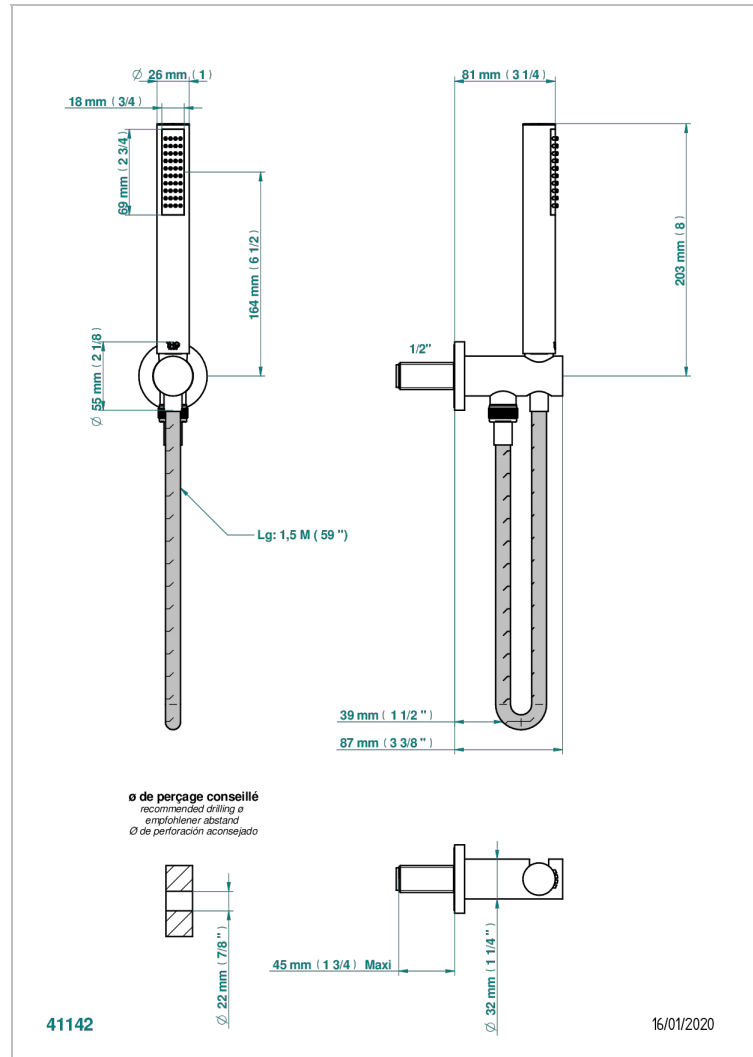

MONTAIGNE LEONARDO GREY MARBLE WITH LEVER HANDLES

G3U-54

Wall mounted stylised handshower, hose and elbow with rest

CHARACTERISTIC

- Montaigne Leonardo Grey marble with lever handles
- Wall mounted stylised handshower, hose and elbow with rest

TECHNICAL SPECS

- Recommandé : 3 bars (max. 5 bars) - Advised : 43,5 psi (max. 72 psi)
- 8 l/min à 3 bars (2.12 gpm at 43.5 psi)

AVAILABLE FINITIONS

Antique nickel - H28
Black ceram - D30
Blush PVD - H62
Brass color PVD - H49
Brown bronze color PVD - F33
Gold color PVD - H52

Nickel color PVD - H55
Polished chrome (color finish) - A02
Polished chrome / Polished gold (color finish) - G02
Polished gold (color finish) - F01
Polished nickel - B01
Soft gold - F30

Soft matt gold - F31
Umber PVD - H66
Varnished matt antique red copper (color finish) - H07