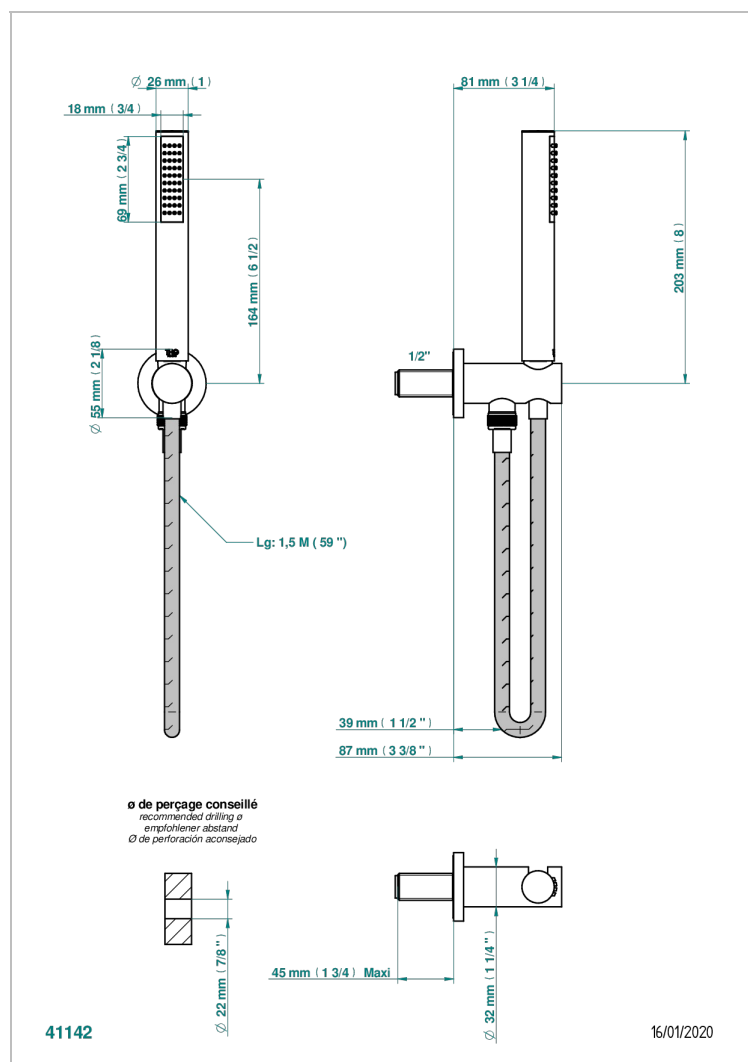

MONTAIGNE LEONARDO GREY MARBLE

G3T-54

Wall mounted stylised handshower, hose and elbow with rest

CHARACTERISTIC

- Montaigne Leonardo Grey marble
- Wall mounted stylised handshower, hose and elbow with rest

TECHNICAL SPECS

- Recommandé : 3 bars (max. 5 bars) - Advised : 43,5 psi (max. 72 psi)
- 8 l/min à 3 bars (2.12 gpm at 43.5 psi)

AVAILABLE FINITIONS

Antique nickel - H28
Black ceram - D30
Blush PVD - H62
Brass color PVD - H49
Brown bronze color PVD - F33
Gold color PVD - H52

Nickel color PVD - H55
Polished chrome (color finish) - A02
Polished chrome / Polished gold (color finish) - G02
Polished gold (color finish) - F01
Polished nickel - B01
Soft gold - F30

Soft matt gold - F31
Umber PVD - H66
Varnished matt antique red copper (color finish) - H07