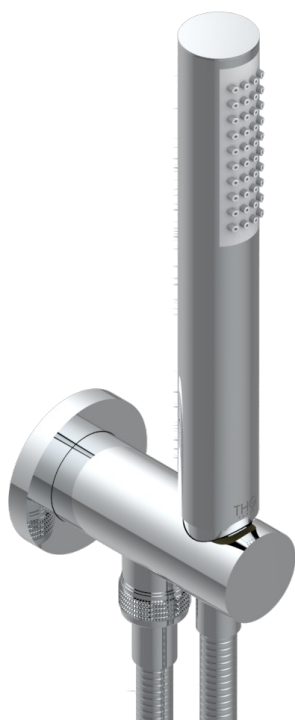

MONTAIGNE LEONARDO GREY MARBLE

G3T-54

Wall mounted stylised handshower, hose and elbow with rest

CHARACTERISTIC

- Montaigne Leonardo Grey marble
- Wall mounted stylised handshower, hose and elbow with rest

TECHNICAL SPECS

- Recommandé : 3 bars (max. 5 bars) - Advised : 43,5 psi (max. 72 psi)
- 8 l/min à 3 bars (2.12 gpm at 43.5 psi)

AVAILABLE FINITIONS

Antique nickel - H28
Black ceram - D30
Blush PVD - H62
Brass color PVD - H49
Brown bronze color PVD - F33
Gold color PVD - H52

Graphite PVD - H64
Lacquered light bronze - D01
Matt Umber PVD - H67
Matt blush PVD - H60
Matt brass color PVD - H50
Matt brown bronze color PVD - F34

Matt chrome - C02
Matt gold - F07
Matt gold color PVD - H53
Matt graphite PVD - H65
Matt nickel (color finish) - C01
Matt nickel color PVD - H56

Nickel color PVD - H55
Polished chrome (color finish) - A02
Polished chrome / Polished gold (color finish) - G02
Polished gold (color finish) - F01
Polished nickel - B01
Soft gold - F30

Soft matt gold - F31
Umber PVD - H66
Varnished matt antique red copper (color finish) - H07