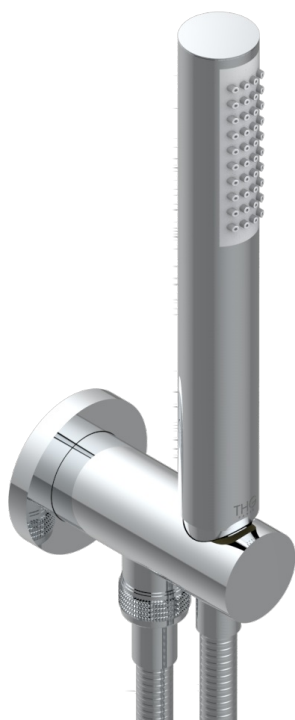

MONTAIGNE GRAND ANTIQUE MARBLE WITH LEVER

G3S-54

Wall mounted stylised handshower, hose and elbow with rest

CHARACTERISTIC

- Montaigne Grand Antique marble with lever
- Wall mounted stylised handshower, hose and elbow with rest

TECHNICAL SPECS

- Recommandé : 3 bars (max. 5 bars) - Advised : 43,5 psi (max. 72 psi)
- 8 l/min à 3 bars (2.12 gpm at 43.5 psi)

AVAILABLE FINITIONS

Antique nickel - H28
Black ceram - D30
Blush PVD - H62
Brass color PVD - H49
Brown bronze color PVD - F33
Gold color PVD - H52

Graphite PVD - H64
Lacquered light bronze - D01
Matt Umber PVD - H67
Matt blush PVD - H60
Matt brass color PVD - H50
Matt brown bronze color PVD - F34

Matt chrome - C02
Matt gold - F07
Matt gold color PVD - H53
Matt graphite PVD - H65
Matt nickel (color finish) - C01
Matt nickel color PVD - H56

Nickel color PVD - H55
Polished chrome (color finish) - A02
Polished chrome / Polished gold (color finish) - G02
Polished gold (color finish) - F01
Polished nickel - B01
Soft gold - F30

Soft matt gold - F31
Umber PVD - H66
Varnished matt antique red copper (color finish) - H07