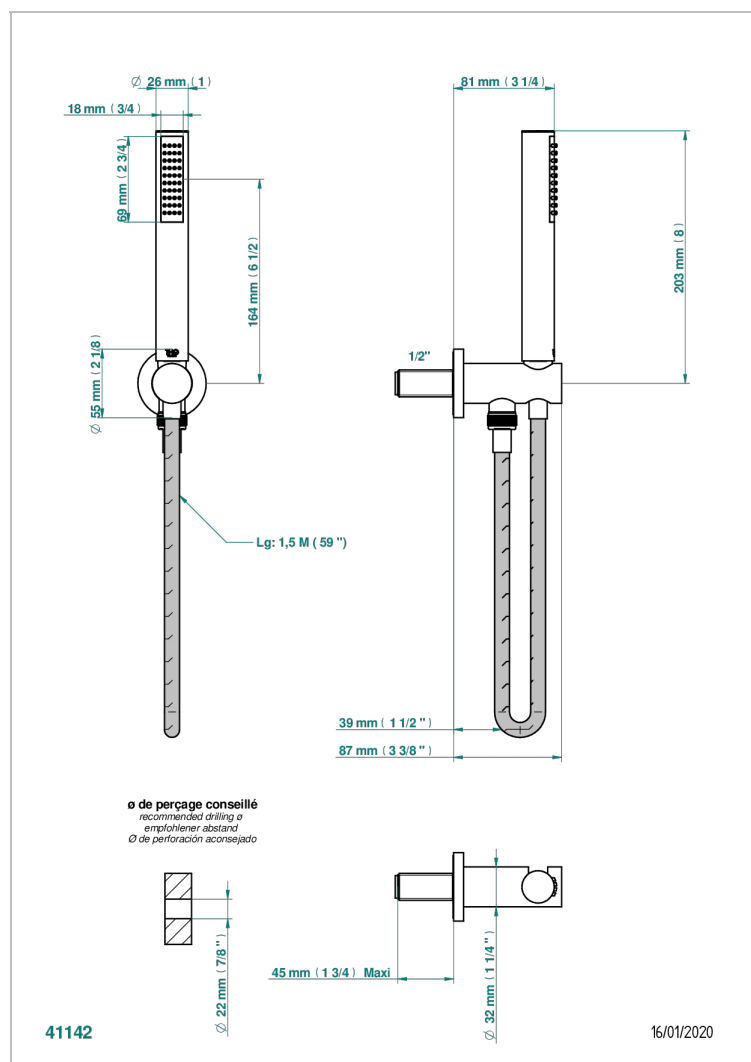

MONTAIGNE GRAND ANTIQUE MARBLE WITH LEVER

G3S-54

Wall mounted stylised handshower, hose and elbow with rest

CHARACTERISTIC

- Montaigne Grand Antique marble with lever
- Wall mounted stylised handshower, hose and elbow with rest

TECHNICAL SPECS

- Recommandé : 3 bars (max. 5 bars) - Advised : 43,5 psi (max. 72 psi)
- 8 l/min à 3 bars (2.12 gpm at 43.5 psi)

AVAILABLE FINITIONS

Antique nickel - H28
Black ceram - D30
Blush PVD - H62
Brass color PVD - H49
Brown bronze color PVD - F33
Gold color PVD - H52

Nickel color PVD - H55
Polished chrome (color finish) - A02
Polished chrome / Polished gold (color finish) - G02
Polished gold (color finish) - F01
Polished nickel - B01
Soft gold - F30

Soft matt gold - F31
Umber PVD - H66
Varnished matt antique red copper (color finish) - H07