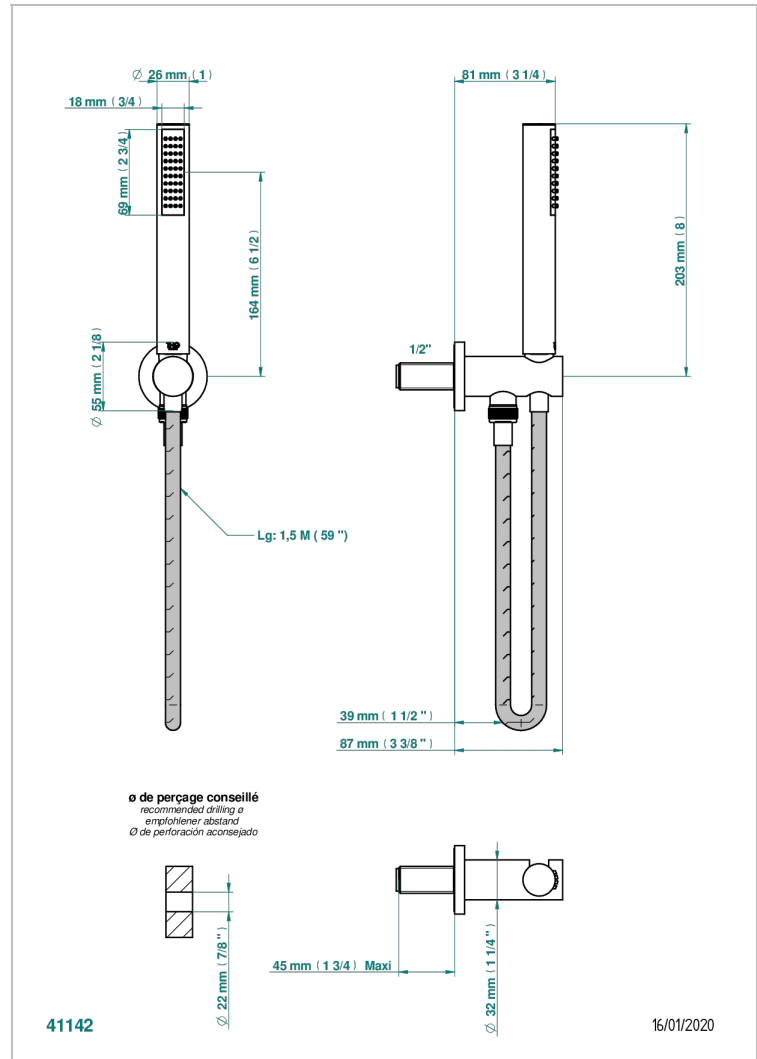

MONTAIGNE GRAND ANTIQUE MARBLE

G3R-54

Wall mounted stylised handshower, hose and elbow with rest

CHARACTERISTIC

- Montaigne Grand Antique marble
- Wall mounted stylised handshower, hose and elbow with rest

TECHNICAL SPECS

- Recommandé : 3 bars (max. 5 bars) - Advised : 43,5 psi (max. 72 psi)
- 8 l/min à 3 bars (2.12 gpm at 43.5 psi)

AVAILABLE FINITIONS

Antique nickel - H28
Black ceram - D30
Blush PVD - H62
Brass color PVD - H49
Brown bronze color PVD - F33
Gold color PVD - H52

Nickel color PVD - H55
Polished chrome (color finish) - A02
Polished chrome / Polished gold (color finish) - G02
Polished gold (color finish) - F01
Polished nickel - B01
Soft gold - F30

Soft matt gold - F31
Umber PVD - H66
Varnished matt antique red copper (color finish) - H07