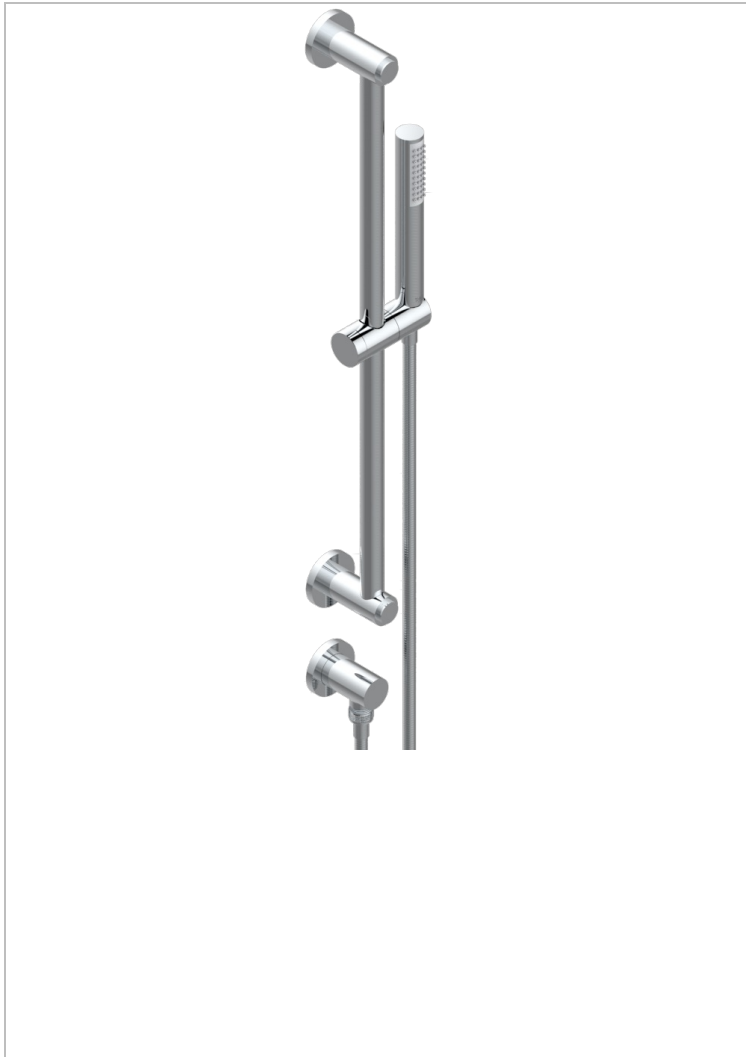

LE 11 WITH LEVER

U2B-58

Wall mounted stylised handshower, sidebar, hose, hook and elbow

CHARACTERISTIC

- Le 11 with lever
- Wall mounted stylised handshower, sidebar, hose, hook and elbow

TECHNICAL SPECS

- Recommandé : 3 bars (max. 5 bars) - Advised : 43,5 psi (max. 72 psi)
- 8 l/min à 3 bars (2.12 gpm at 43.5 psi)

AVAILABLE FINITIONS

Antique nickel - H28
Black ceram - D30
Blush PVD - H62
Brass color PVD - H49
Brown bronze color PVD - F33
Gold color PVD - H52

Graphite PVD - H64
Lacquered light bronze - D01
Matt Umber PVD - H67
Matt blush PVD - H60
Matt brass color PVD - H50
Matt brown bronze color PVD - F34

Matt chrome - C02
Matt gold - F07
Matt gold color PVD - H53
Matt graphite PVD - H65
Matt nickel (color finish) - C01
Matt nickel color PVD - H56

Nickel color PVD - H55
Polished chrome (color finish) - A02
Polished chrome / Polished gold (color finish) - G02
Polished gold (color finish) - F01
Polished nickel - B01
Soft gold - F30

Soft matt gold - F31
Umber PVD - H66
Varnished matt antique red copper (color finish) - H07