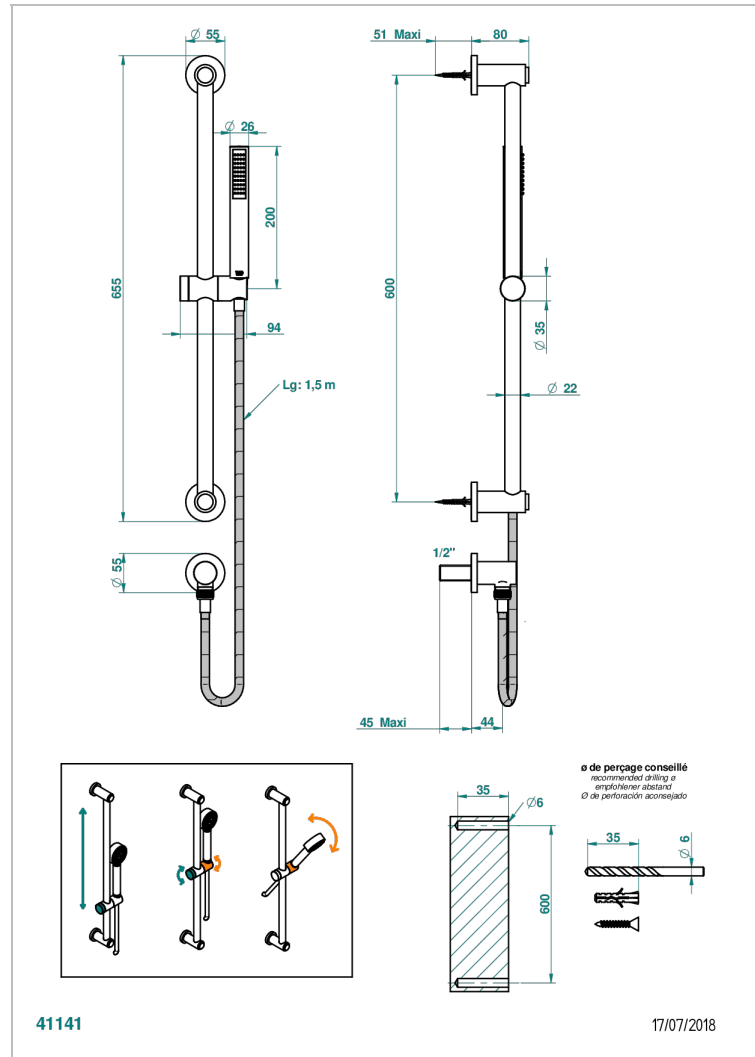

LE 11 WITH LEVER

U2B-58

Wall mounted stylised handshower, sidebar, hose, hook and elbow

CHARACTERISTIC

- Le 11 with lever
- Wall mounted stylised handshower, sidebar, hose, hook and elbow

TECHNICAL SPECS

- Recommandé : 3 bars (max. 5 bars) - Advised : 43,5 psi (max. 72 psi)
- 8 l/min à 3 bars (2.12 gpm at 43.5 psi)

AVAILABLE FINITIONS

Antique nickel - H28
Black ceram - D30
Blush PVD - H62
Brass color PVD - H49
Brown bronze color PVD - F33
Gold color PVD - H52

Graphite PVD - H64
Lacquered light bronze - D01
Matt Umber PVD - H67
Matt blush PVD - H60
Matt brass color PVD - H50
Matt brown bronze color PVD - F34