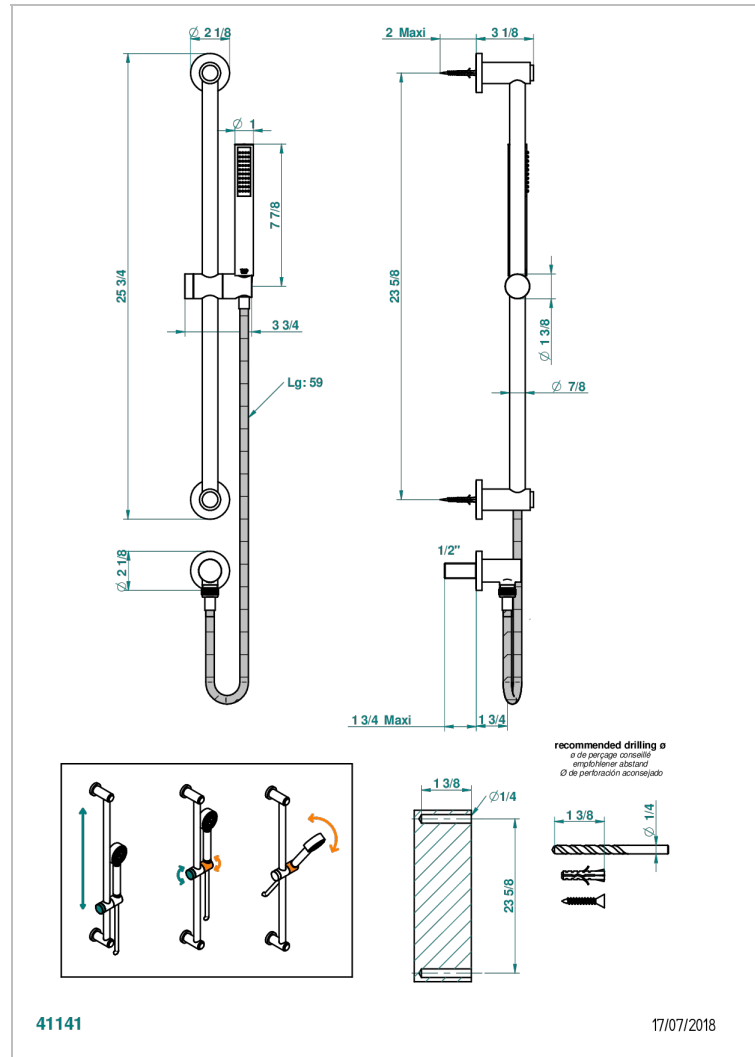

LE 11 WITH LEVER

U2B-58

Wall mounted stylised handshower, sidebar, hose, hook and elbow

CHARACTERISTIC

- Le 11 with lever
- Wall mounted stylised handshower, sidebar, hose, hook and elbow

TECHNICAL SPECS

- Recommandé : 3 bars (max. 5 bars) - Advised : 43,5 psi (max. 72 psi)
- 8 l/min à 3 bars (2.12 gpm at 43.5 psi)

AVAILABLE FINITIONS

Antique nickel - H28
Black ceram - D30
Blush PVD - H62
Brass color PVD - H49
Brown bronze color PVD - F33
Gold color PVD - H52

Graphite PVD - H64
Lacquered light bronze - D01
Matt Umber PVD - H67
Matt blush PVD - H60
Matt brass color PVD - H50
Matt brown bronze color PVD - F34