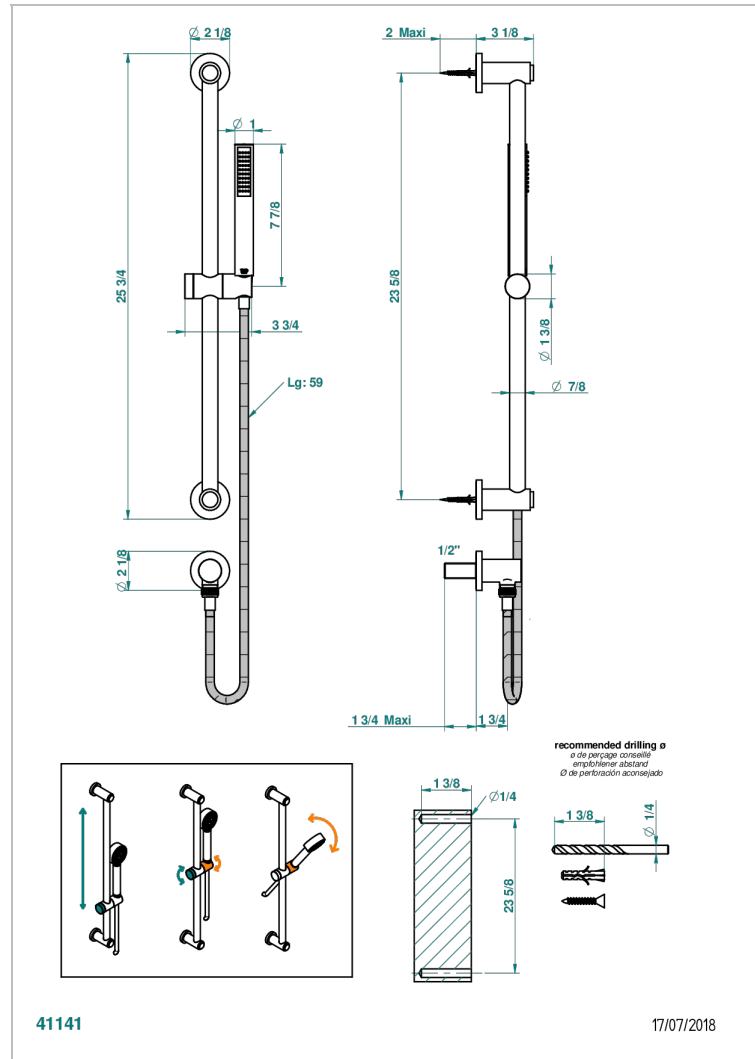

# LE 11 WITH LEVER

U2B-58

Wall mounted stylised handshower, sidebar, hose, hook and elbow

## CHARACTERISTIC

- Le 11 with lever
- Wall mounted stylised handshower, sidebar, hose, hook and elbow

## TECHNICAL SPECS

- Recommandé : 3 bars (max. 5 bars) - Advised : 43,5 psi (max. 72 psi)
- 8 l/min à 3 bars (2.12 gpm at 43.5 psi)