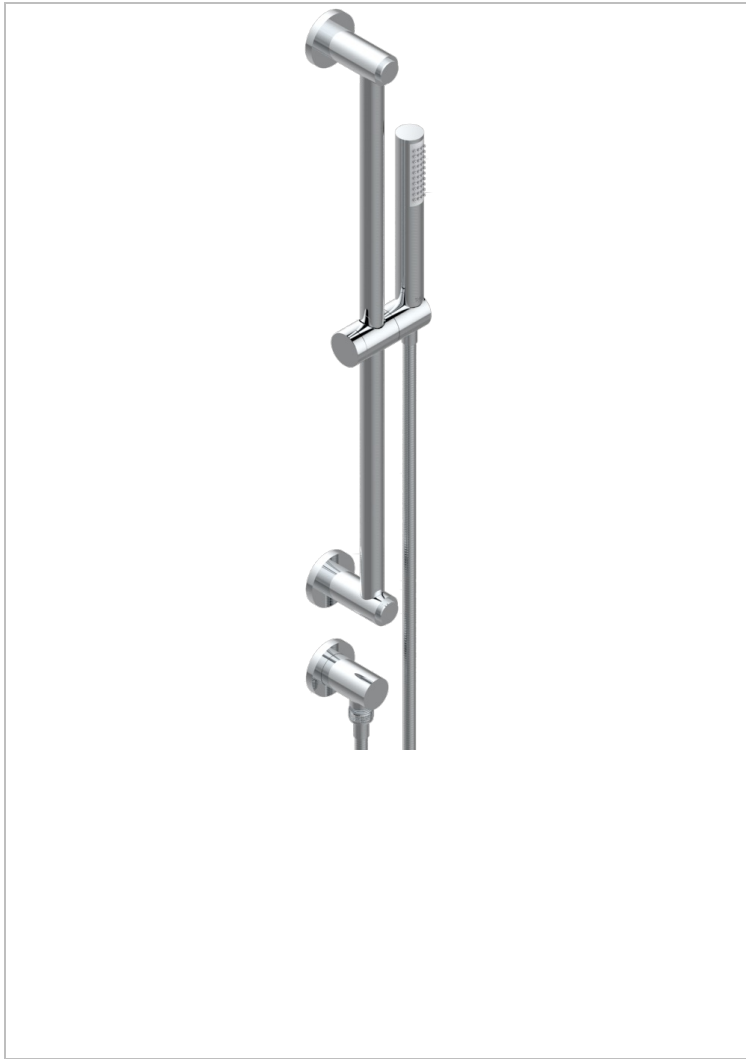

# LE 11 WITH LEVER

U2B-58

Wall mounted stylised handshower, sidebar, hose, hook and elbow

## CHARACTERISTIC

- Le 11 with lever
- Wall mounted stylised handshower, sidebar, hose, hook and elbow

## AVAILABLE FINITIONS

Antique nickel - H28  
Black ceram - D30  
Blush PVD - H62  
Brass color PVD - H49  
Brown bronze color PVD - F33  
Gold color PVD - H52

Graphite PVD - H64  
Lacquered light bronze - D01  
Matt Umber PVD - H67  
Matt blush PVD - H60  
Matt brass color PVD - H50  
Matt brown bronze color PVD - F34