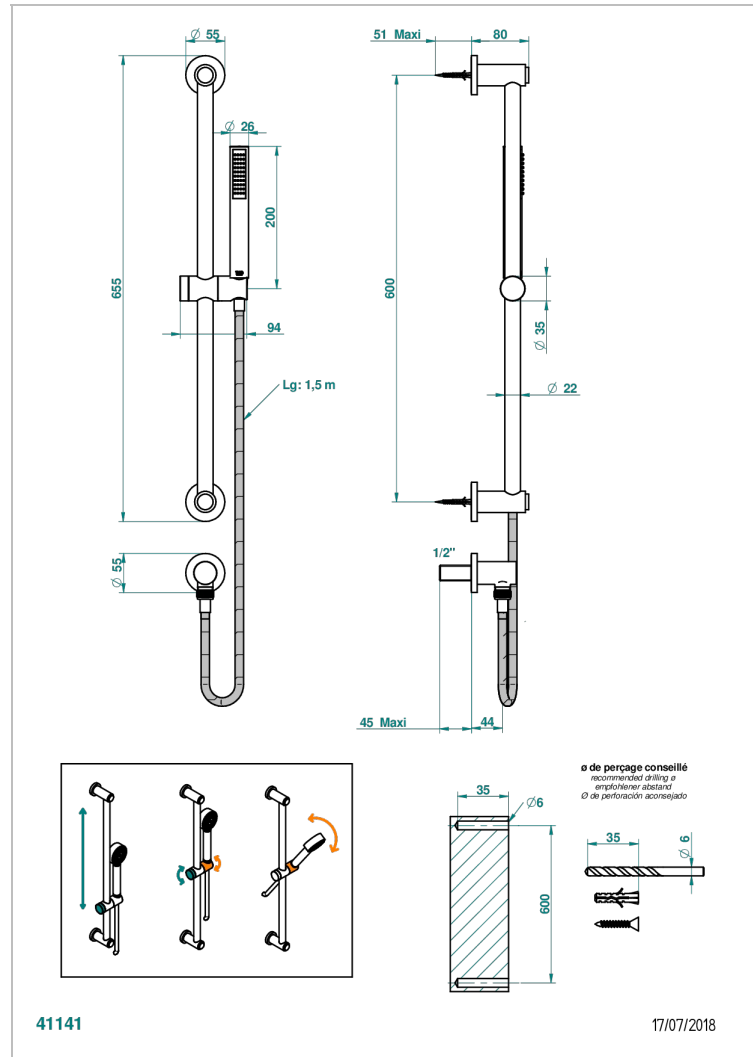

# LE 11 WITH LEVER

U2B-58

Wall mounted stylised handshower, sidebar, hose, hook and elbow

## CHARACTERISTIC

- Le 11 with lever
- Wall mounted stylised handshower, sidebar, hose, hook and elbow