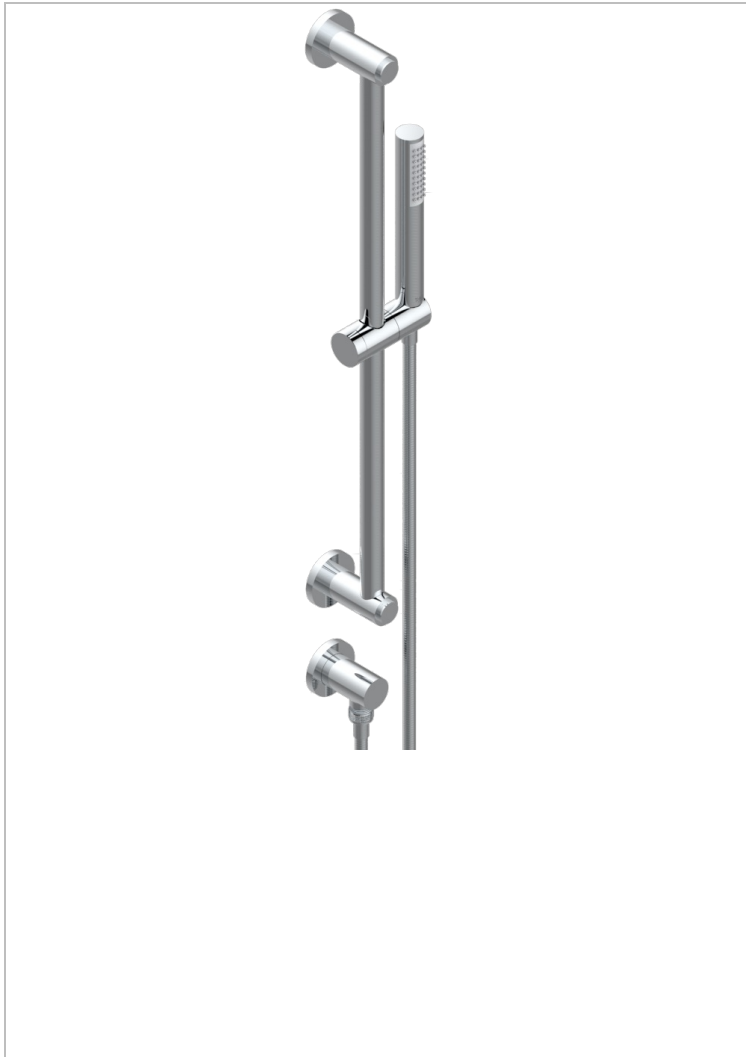

# LE 11 WITH LEVER

U2B-58

Wall mounted stylised handshower, sidebar, hose, hook and elbow

## CHARACTERISTIC

- Le 11 with lever
- Wall mounted stylised handshower, sidebar, hose, hook and elbow

## AVAILABLE FINITIONS

Antique nickel - H28  
Black ceram - D30  
Blush PVD - H62  
Brass color PVD - H49  
Brown bronze color PVD - F33  
Gold color PVD - H52

Graphite PVD - H64  
Lacquered light bronze - D01  
Matt Umber PVD - H67  
Matt blush PVD - H60  
Matt brass color PVD - H50  
Matt brown bronze color PVD - F34