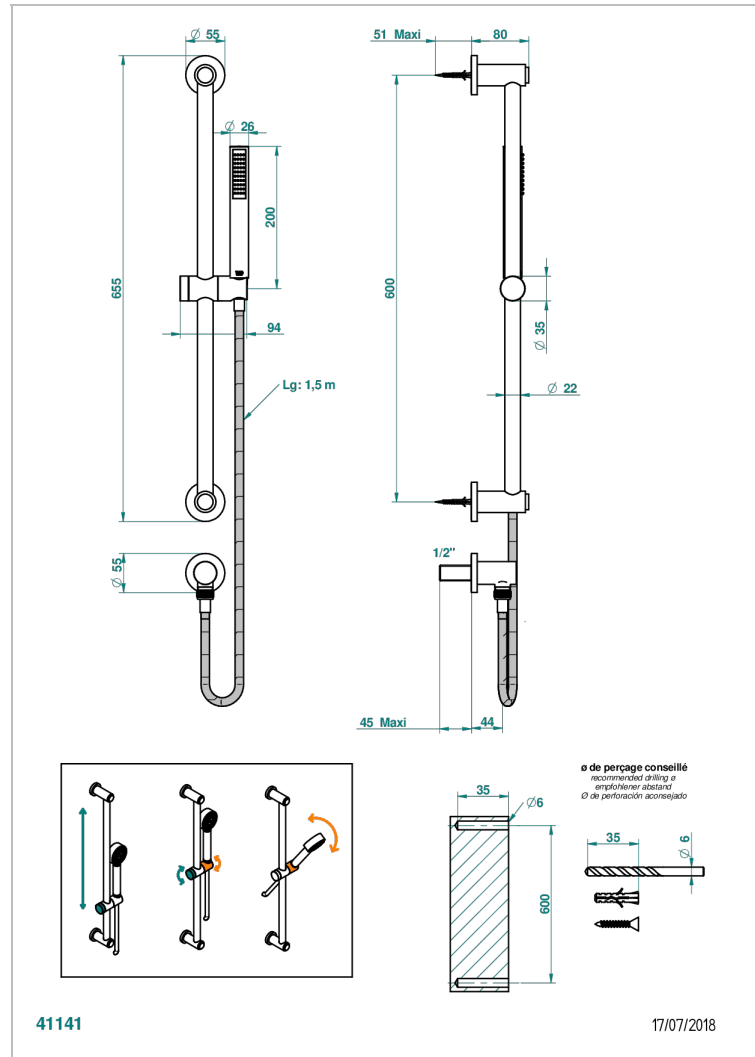

LE 11

U2A-58

Wall mounted stylised handshower, sidebar, hose, hook and elbow

CHARACTERISTIC

- Le 11
- Wall mounted stylised handshower, sidebar, hose, hook and elbow

TECHNICAL SPECS

- Recommandé : 3 bars (max. 5 bars) - Advised : 43,5 psi (max. 72 psi)
- 8 l/min à 3 bars (2.12 gpm at 43.5 psi)

AVAILABLE FINITIONS

Antique nickel - H28
Black ceram - D30
Blush PVD - H62
Brass color PVD - H49
Brown bronze color PVD - F33
Gold color PVD - H52

Graphite PVD - H64
Lacquered light bronze - D01
Matt Umber PVD - H67
Matt blush PVD - H60
Matt brass color PVD - H50
Matt brown bronze color PVD - F34