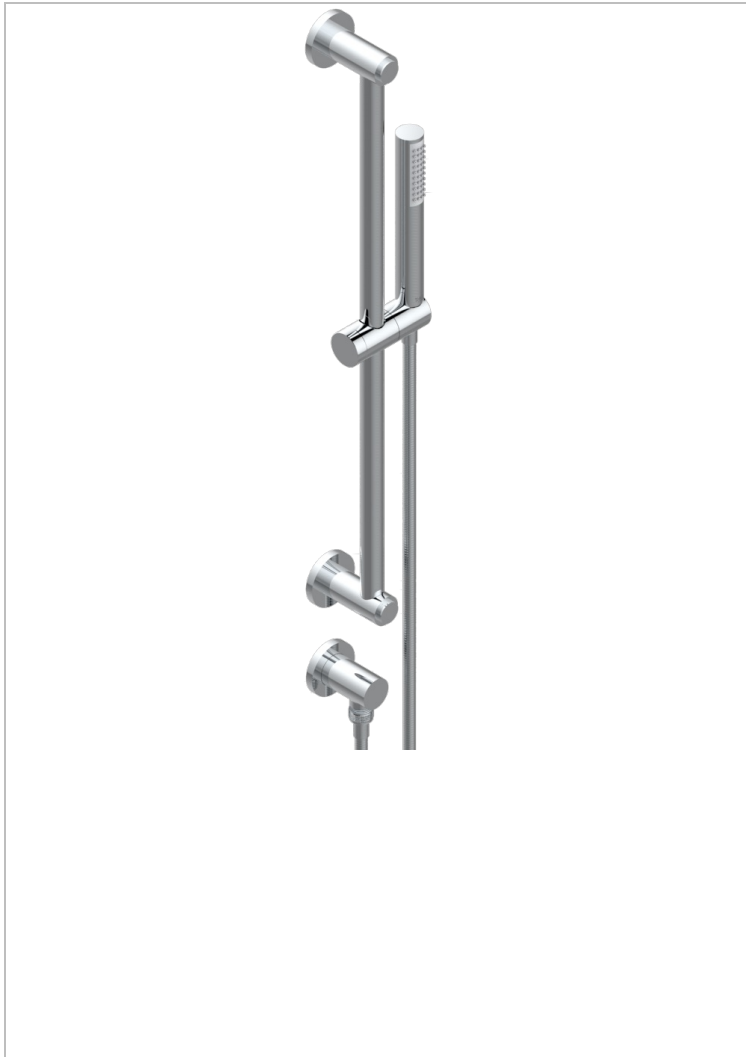

LE 11

U2A-58

Wall mounted stylised handshower, sidebar, hose, hook and elbow

CHARACTERISTIC

- Le 11
- Wall mounted stylised handshower, sidebar, hose, hook and elbow

TECHNICAL SPECS

- Recommandé : 3 bars (max. 5 bars) - Advised : 43,5 psi (max. 72 psi)
- 8 l/min à 3 bars (2.12 gpm at 43.5 psi)

AVAILABLE FINITIONS

Antique nickel - H28
Black ceram - D30
Blush PVD - H62
Brass color PVD - H49
Brown bronze color PVD - F33
Gold color PVD - H52

Graphite PVD - H64
Lacquered light bronze - D01
Matt Umber PVD - H67
Matt blush PVD - H60
Matt brass color PVD - H50
Matt brown bronze color PVD - F34

Matt chrome - C02
Matt gold - F07
Matt gold color PVD - H53
Matt graphite PVD - H65
Matt nickel (color finish) - C01
Matt nickel color PVD - H56

Nickel color PVD - H55
Polished chrome (color finish) - A02
Polished chrome / Polished gold (color finish) - G02
Polished gold (color finish) - F01
Polished nickel - B01
Soft gold - F30

Soft matt gold - F31
Umber PVD - H66
Varnished matt antique red copper (color finish) - H07