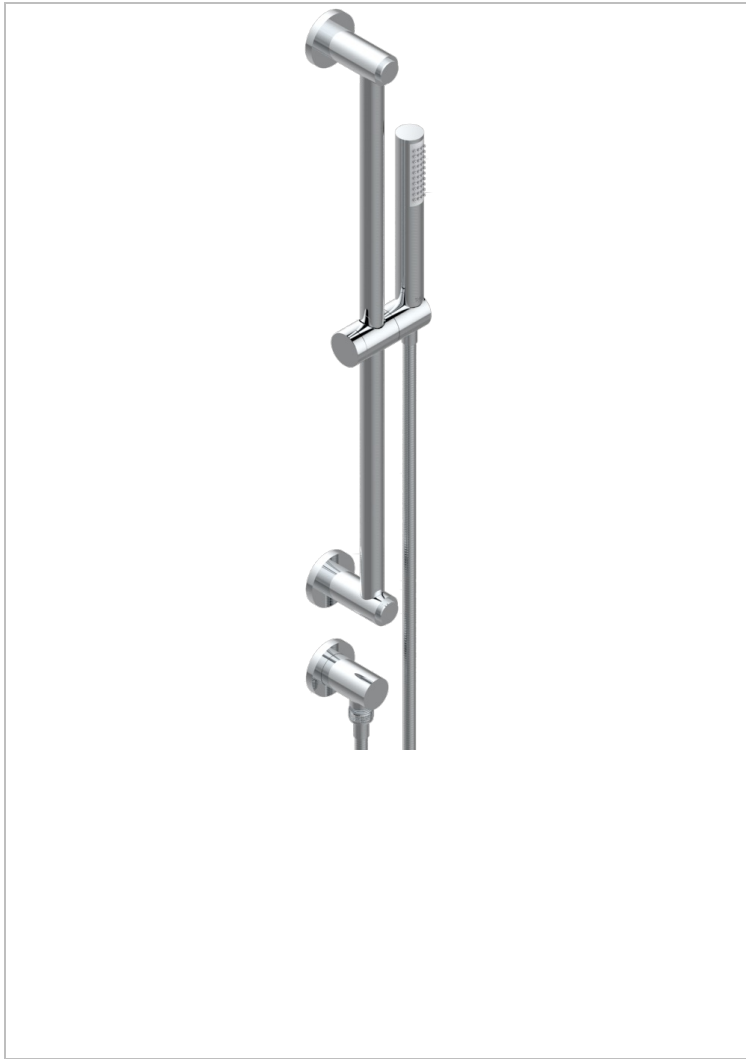

LE 11

U2A-58

Wall mounted stylised handshower, sidebar, hose, hook and elbow

CHARACTERISTIC

- Le 11
- Wall mounted stylised handshower, sidebar, hose, hook and elbow

TECHNICAL SPECS

- Recommandé : 3 bars (max. 5 bars) - Advised : 43,5 psi (max. 72 psi)
- 8 l/min à 3 bars (2.12 gpm at 43.5 psi)

AVAILABLE FINITIONS

Antique nickel - H28
Black ceram - D30
Blush PVD - H62
Brass color PVD - H49
Brown bronze color PVD - F33
Gold color PVD - H52

Graphite PVD - H64
Lacquered light bronze - D01
Matt Umber PVD - H67
Matt blush PVD - H60
Matt brass color PVD - H50
Matt brown bronze color PVD - F34

Matt chrome - C02
Matt gold - F07
Matt gold color PVD - H53
Matt graphite PVD - H65
Matt nickel (color finish) - C01
Matt nickel color PVD - H56

Nickel color PVD - H55
Polished chrome (color finish) - A02
Polished chrome / Polished gold (color finish) - G02
Polished gold (color finish) - F01
Polished nickel - B01
Soft gold - F30

Soft matt gold - F31
Umber PVD - H66
Varnished matt antique red copper (color finish) - H07