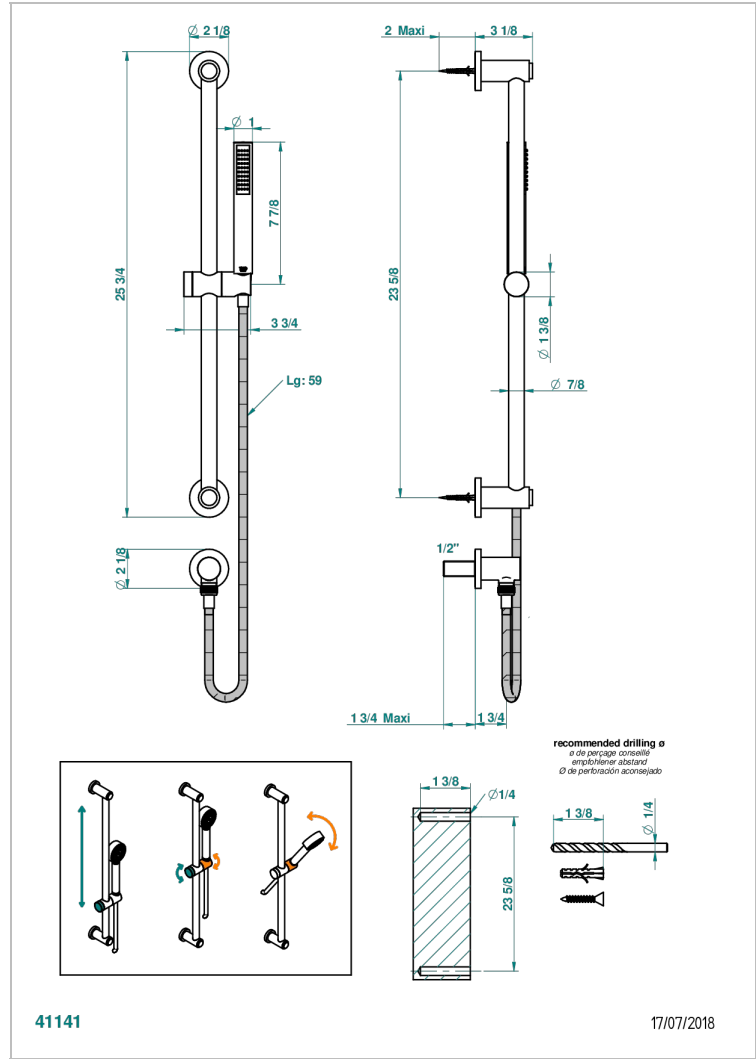

LE 11

U2A-58

Wall mounted stylised handshower, sidebar, hose, hook and elbow

CHARACTERISTIC

- Le 11
- Wall mounted stylised handshower, sidebar, hose, hook and elbow

TECHNICAL SPECS

- Recommandé : 3 bars (max. 5 bars) - Advised : 43,5 psi (max. 72 psi)
- 8 l/min à 3 bars (2.12 gpm at 43.5 psi)

AVAILABLE FINITIONS

Antique nickel - H28
Black ceram - D30
Blush PVD - H62
Brass color PVD - H49
Brown bronze color PVD - F33
Gold color PVD - H52

Graphite PVD - H64
Lacquered light bronze - D01
Matt Umber PVD - H67
Matt blush PVD - H60
Matt brass color PVD - H50
Matt brown bronze color PVD - F34