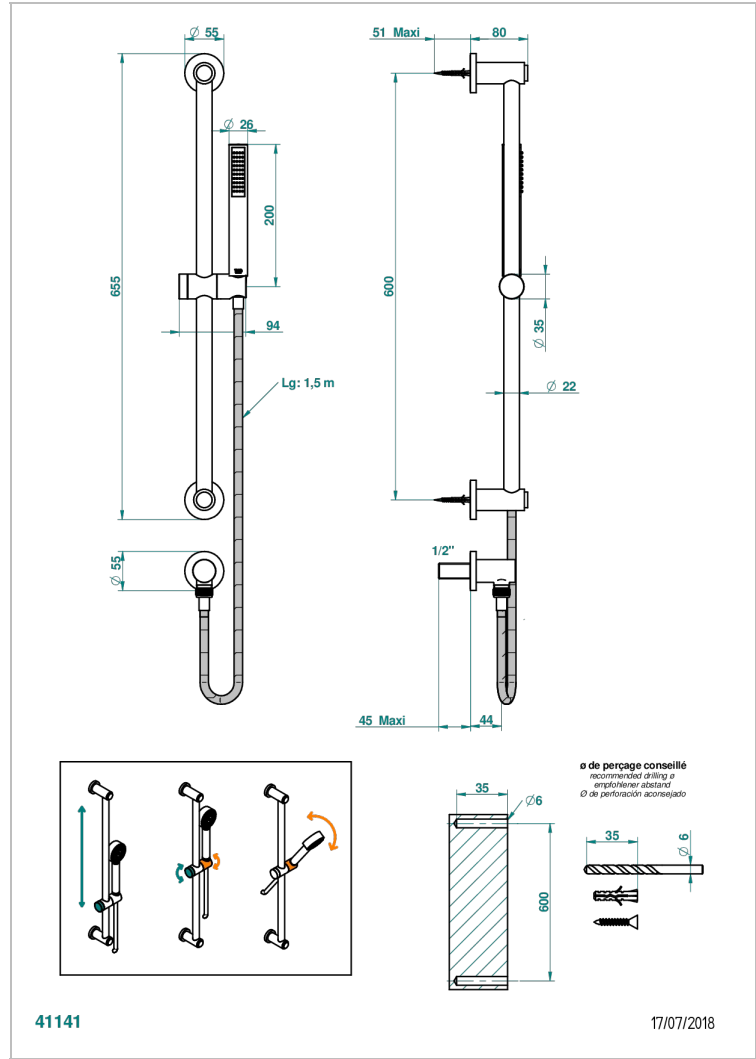

# LE 11

U2A-58

Wall mounted stylised handshower, sidebar, hose, hook and elbow

41141

17/07/2018

## CHARACTERISTIC

- Le 11
- Wall mounted stylised handshower, sidebar, hose, hook and elbow