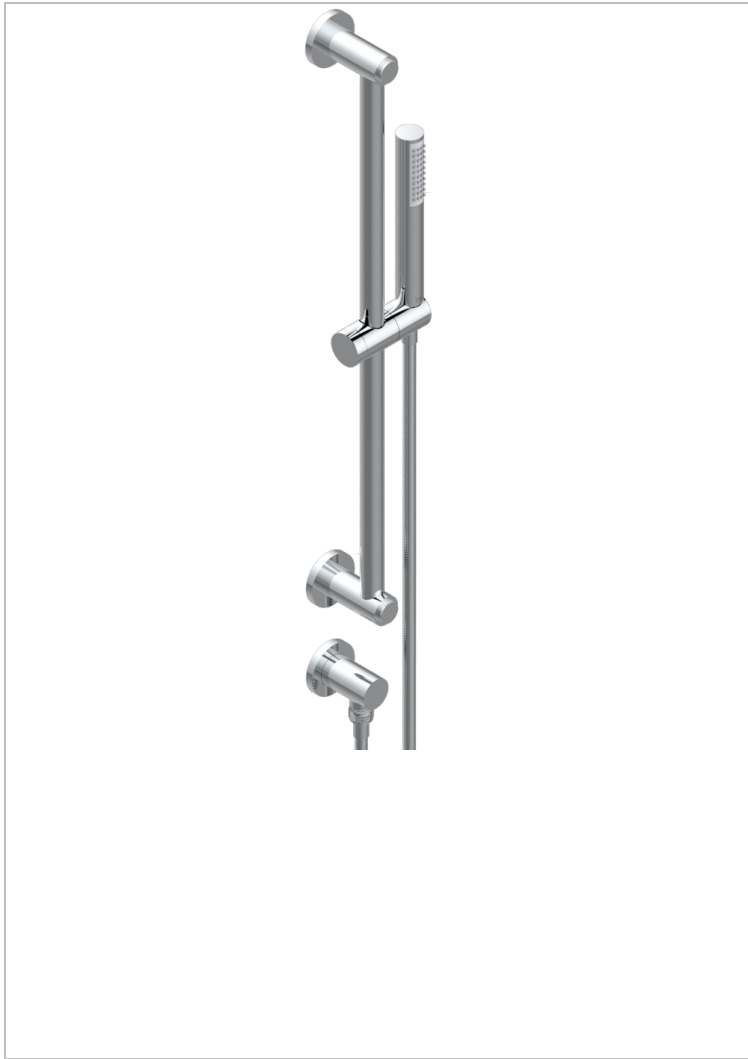

# LE 11

U2A-58

Wall mounted stylised handshower, sidebar, hose, hook and elbow

41141

17/07/2018

## CHARACTERISTIC

- Le 11
- Wall mounted stylised handshower, sidebar, hose, hook and elbow

## AVAILABLE FINITIONS

Antique nickel - H28  
Black ceram - D30  
Blush PVD - H62  
Brass color PVD - H49  
Brown bronze color PVD - F33  
Gold color PVD - H52

Graphite PVD - H64  
Lacquered light bronze - D01  
Matt Umber PVD - H67  
Matt blush PVD - H60  
Matt brass color PVD - H50  
Matt brown bronze color PVD - F34