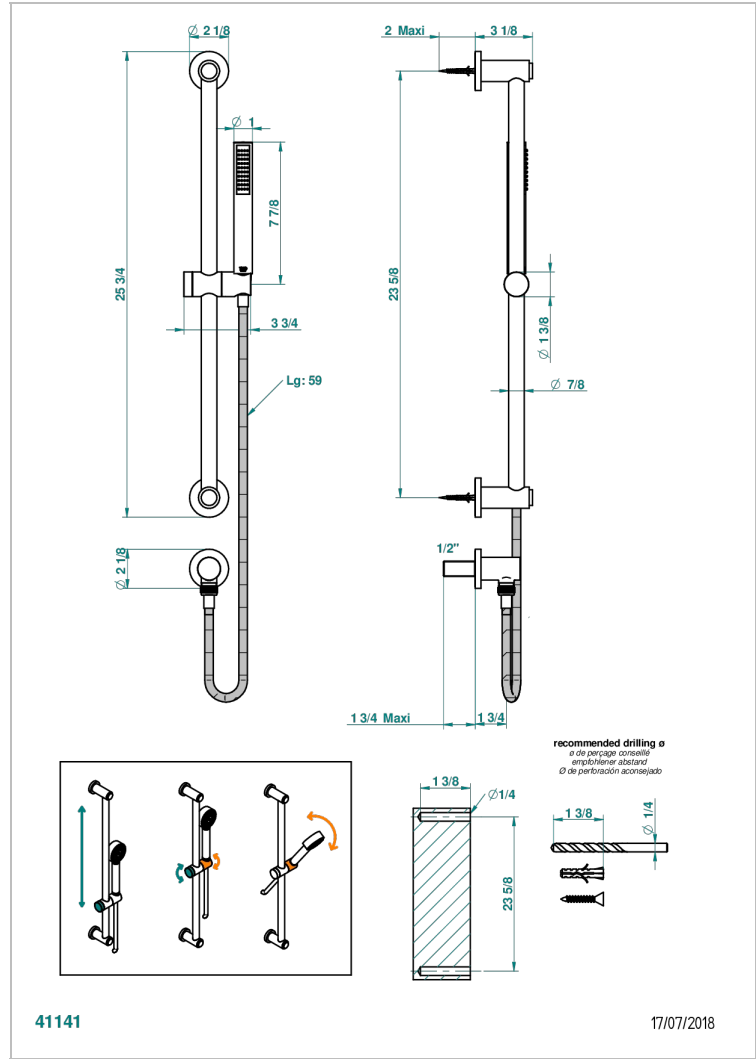

# LE 11

U2A-58

Wall mounted stylised handshower, sidebar, hose, hook and elbow

41141

17/07/2018

## CHARACTERISTIC

- Le 11
- Wall mounted stylised handshower, sidebar, hose, hook and elbow

## TECHNICAL SPECS

- Recommandé : 3 bars (max. 5 bars) - Advised : 43,5 psi (max. 72 psi)
- 8 l/min à 3 bars (2.12 gpm at 43.5 psi)

## AVAILABLE FINITIONS

Antique nickel - H28  
Black ceram - D30  
Blush PVD - H62  
Brass color PVD - H49  
Brown bronze color PVD - F33  
Gold color PVD - H52

Graphite PVD - H64  
Lacquered light bronze - D01  
Matt Umber PVD - H67  
Matt blush PVD - H60  
Matt brass color PVD - H50  
Matt brown bronze color PVD - F34