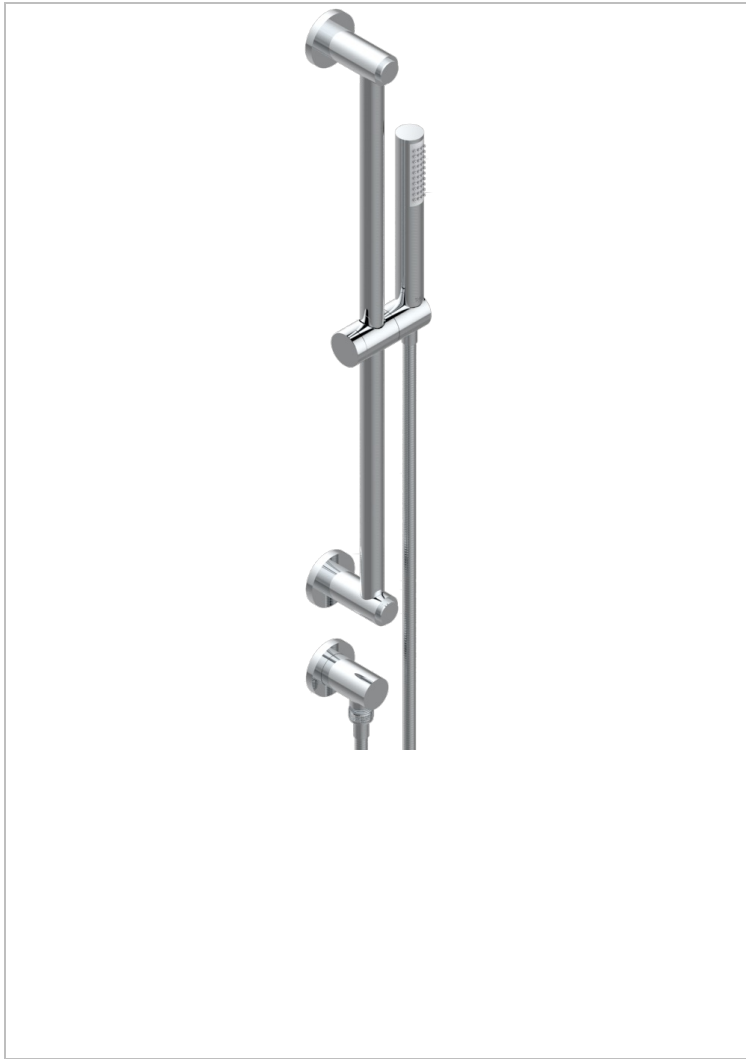

# LE 11

U2A-58

Wall mounted stylised handshower, sidebar, hose, hook and elbow

41141

17/07/2018

## CHARACTERISTIC

- Le 11
- Wall mounted stylised handshower, sidebar, hose, hook and elbow

## AVAILABLE FINITIONS

Antique nickel - H28  
Black ceram - D30  
Blush PVD - H62  
Brass color PVD - H49  
Brown bronze color PVD - F33  
Gold color PVD - H52

Graphite PVD - H64  
Lacquered light bronze - D01  
Matt Umber PVD - H67  
Matt blush PVD - H60  
Matt brass color PVD - H50  
Matt brown bronze color PVD - F34