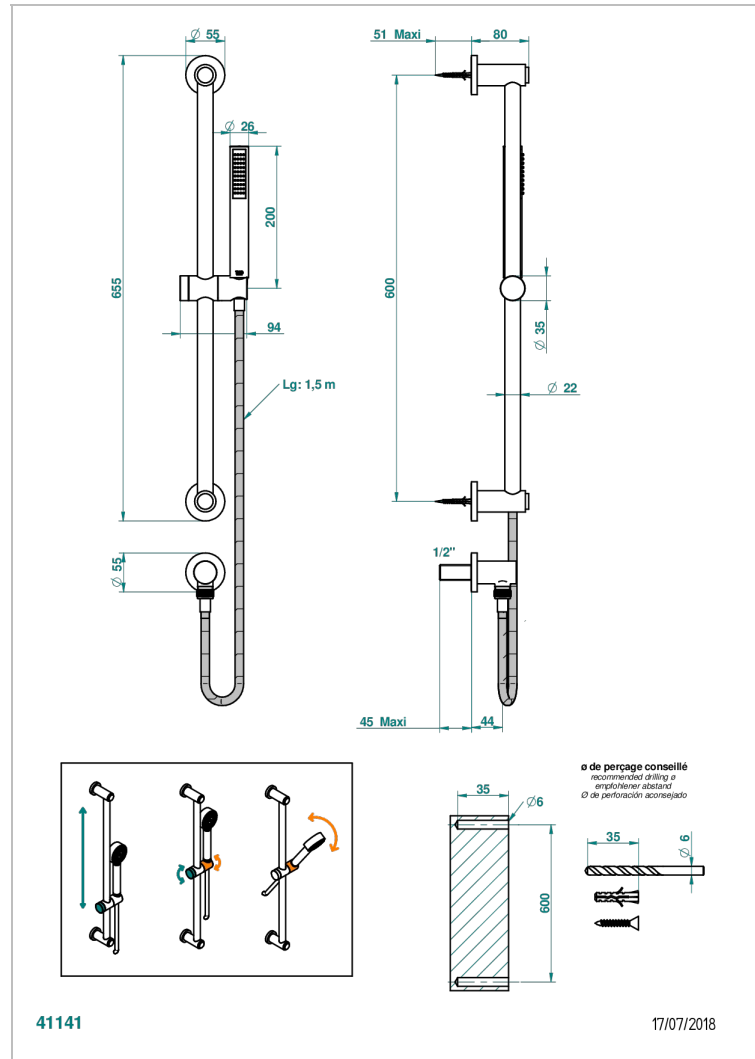

MONTAIGNE VENUS WHITE MARBLE WITH LEVER HANDLES

G3W-58

Wall mounted stylised handshower, slidebar, hose, hook and elbow

41141

17/07/2018

CHARACTERISTIC

- Montaigne Venus white marble with lever handles
- Wall mounted stylised handshower, slidebar, hose, hook and elbow

TECHNICAL SPECS

- Recommandé : 3 bars (max. 5 bars) - Advised : 43,5 psi (max. 72 psi)
- 8 l/min à 3 bars (2.12 gpm at 43.5 psi)

AVAILABLE FINITIONS

Antique nickel - H28
Black ceram - D30
Blush PVD - H62
Brass color PVD - H49
Brown bronze color PVD - F33
Gold color PVD - H52

Nickel color PVD - H55
Polished chrome (color finish) - A02
Polished chrome / Polished gold (color finish) - G02
Polished gold (color finish) - F01
Polished nickel - B01
Soft gold - F30

Soft matt gold - F31
Umber PVD - H66
Varnished matt antique red copper (color finish) - H07