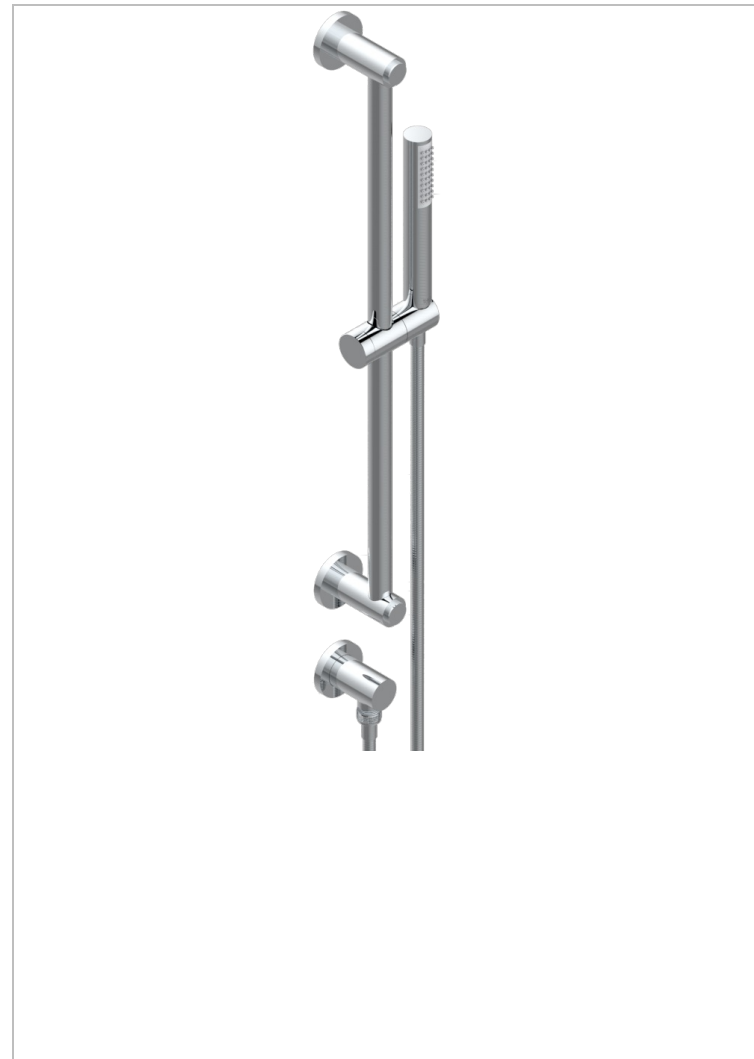

MONTAIGNE VENUS WHITE MARBLE WITH LEVER HANDLES

G3W-58

Wall mounted stylised handshower, slidebar, hose, hook and elbow

41141

17/07/2018

CHARACTERISTIC

- Montaigne Venus white marble with lever handles
- Wall mounted stylised handshower, slidebar, hose, hook and elbow

TECHNICAL SPECS

- Recommandé : 3 bars (max. 5 bars) - Advised : 43,5 psi (max. 72 psi)
- 8 l/min à 3 bars (2.12 gpm at 43.5 psi)

AVAILABLE FINITIONS

Antique nickel - H28
Black ceram - D30
Blush PVD - H62
Brass color PVD - H49
Brown bronze color PVD - F33
Gold color PVD - H52

Graphite PVD - H64
Lacquered light bronze - D01
Matt Umber PVD - H67
Matt blush PVD - H60
Matt brass color PVD - H50
Matt brown bronze color PVD - F34

Matt chrome - C02
Matt gold - F07
Matt gold color PVD - H53
Matt graphite PVD - H65
Matt nickel (color finish) - C01
Matt nickel color PVD - H56

Nickel color PVD - H55
Polished chrome (color finish) - A02
Polished chrome / Polished gold (color finish) - G02
Polished gold (color finish) - F01
Polished nickel - B01
Soft gold - F30

Soft matt gold - F31
Umber PVD - H66
Varnished matt antique red copper (color finish) - H07