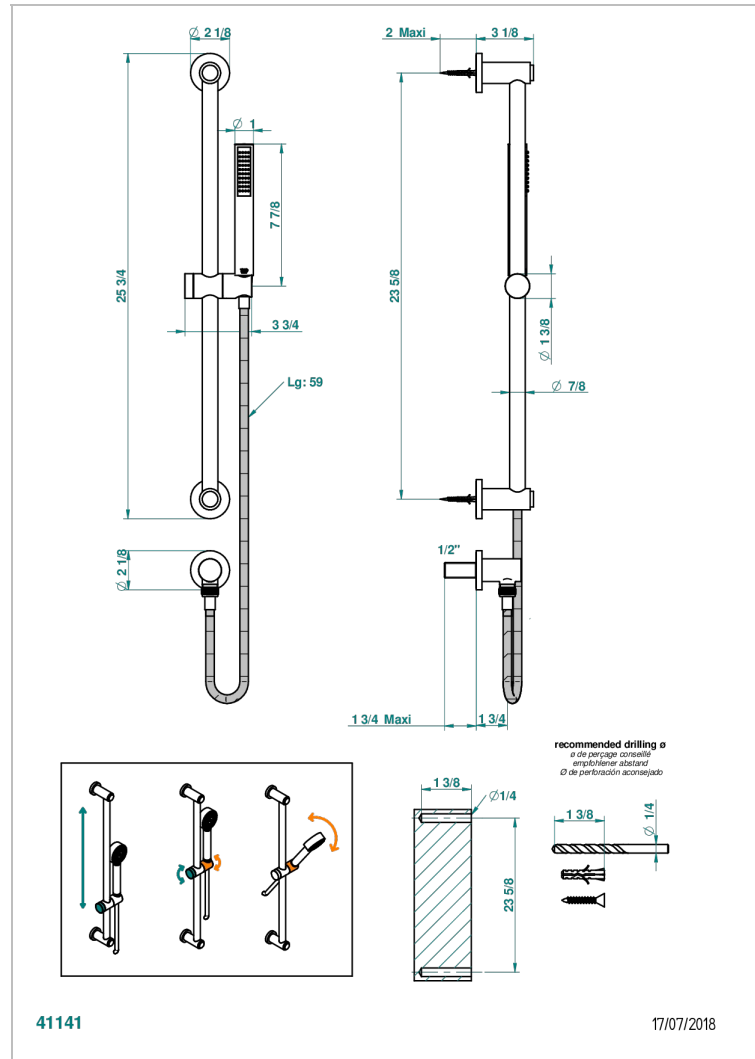

# MONTAIGNE VENUS WHITE MARBLE WITH LEVER HANDLES

G3W-58

Wall mounted stylised handshower, slidebar, hose, hook and elbow

## CHARACTERISTIC

- Montaigne Venus white marble with lever handles
- Wall mounted stylised handshower, slidebar, hose, hook and elbow

## TECHNICAL SPECS

- Recommandé : 3 bars (max. 5 bars) - Advised : 43,5 psi (max. 72 psi)
- 8 l/min à 3 bars (2.12 gpm at 43.5 psi)