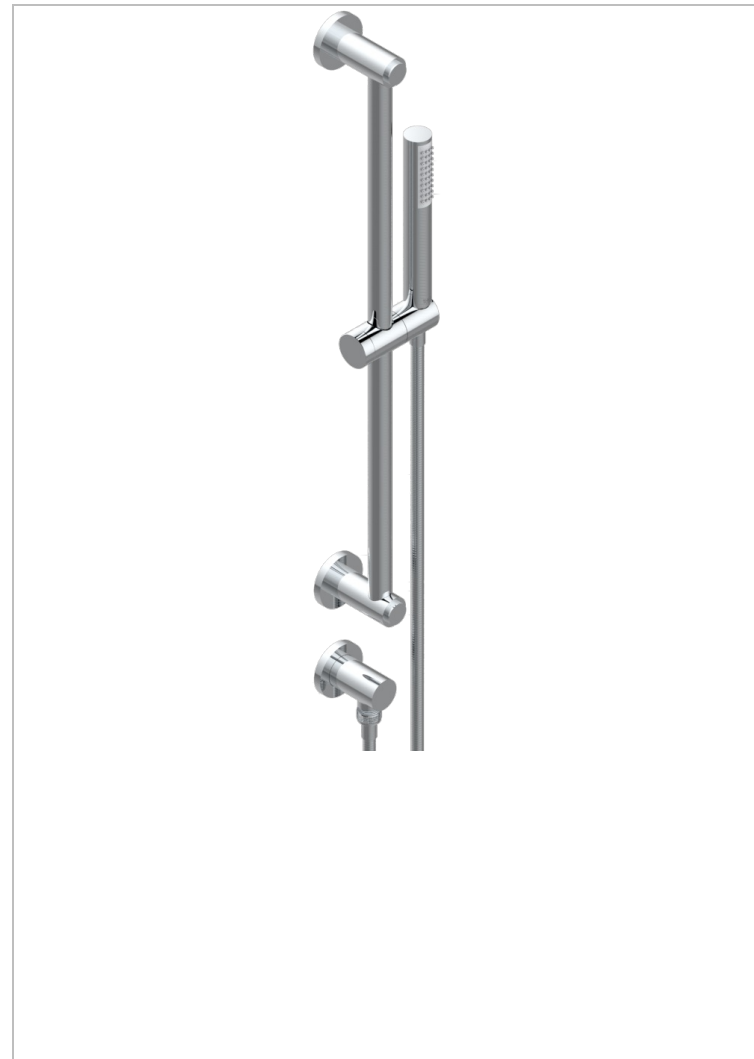

# MONTAIGNE VENUS WHITE MARBLE WITH LEVER HANDLES

G3W-58

Wall mounted stylised handshower, slidebar, hose, hook and elbow

## CHARACTERISTIC

- Montaigne Venus white marble with lever handles
- Wall mounted stylised handshower, slidebar, hose, hook and elbow

## AVAILABLE FINITIONS

Antique nickel - H28  
Black ceram - D30  
Blush PVD - H62  
Brass color PVD - H49  
Brown bronze color PVD - F33  
Gold color PVD - H52

Graphite PVD - H64  
Lacquered light bronze - D01  
Matt Umber PVD - H67  
Matt blush PVD - H60  
Matt brass color PVD - H50  
Matt brown bronze color PVD - F34