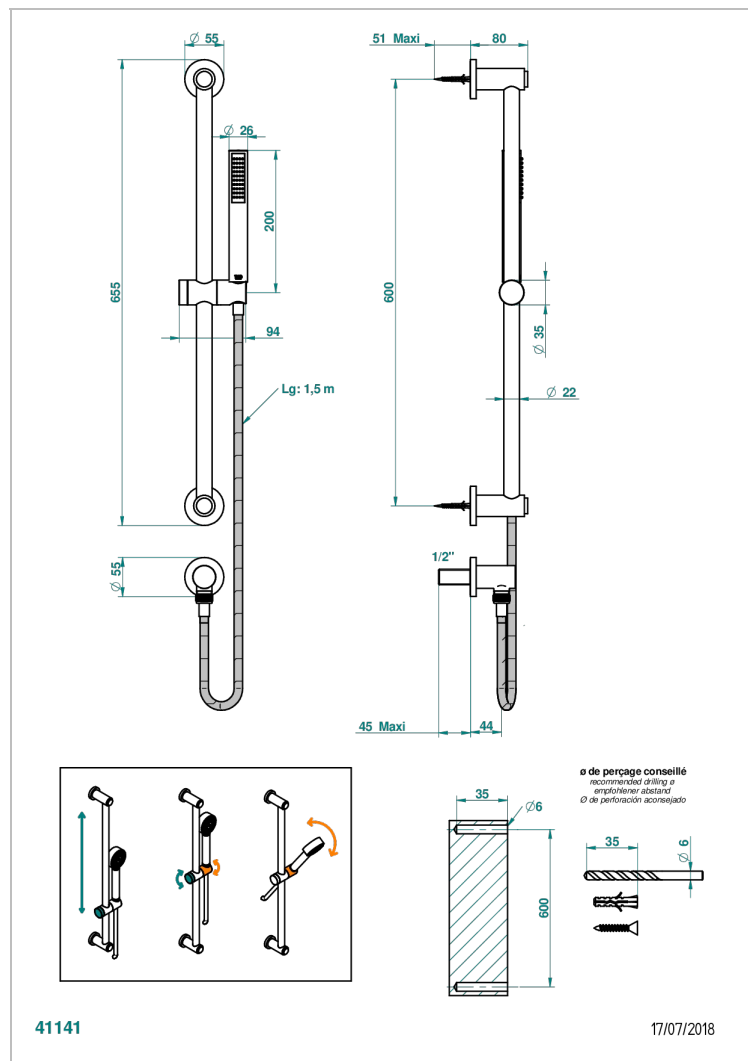

MONTAIGNE VENUS WHITE MARBLE

G3V-58

Wall mounted stylised handshower, sidebar, hose, hook and elbow

CHARACTERISTIC

- Montaigne Venus white marble
- Wall mounted stylised handshower, sidebar, hose, hook and elbow

TECHNICAL SPECS

- Recommandé : 3 bars (max. 5 bars) - Advised : 43,5 psi (max. 72 psi)
- 8 l/min à 3 bars (2.12 gpm at 43.5 psi)

AVAILABLE FINITIONS

Antique nickel - H28
Black ceram - D30
Blush PVD - H62
Brass color PVD - H49
Brown bronze color PVD - F33
Gold color PVD - H52

Nickel color PVD - H55
Polished chrome (color finish) - A02
Polished chrome / Polished gold (color finish) - G02
Polished gold (color finish) - F01
Polished nickel - B01
Soft gold - F30

Soft matt gold - F31
Umber PVD - H66
Varnished matt antique red copper (color finish) - H07