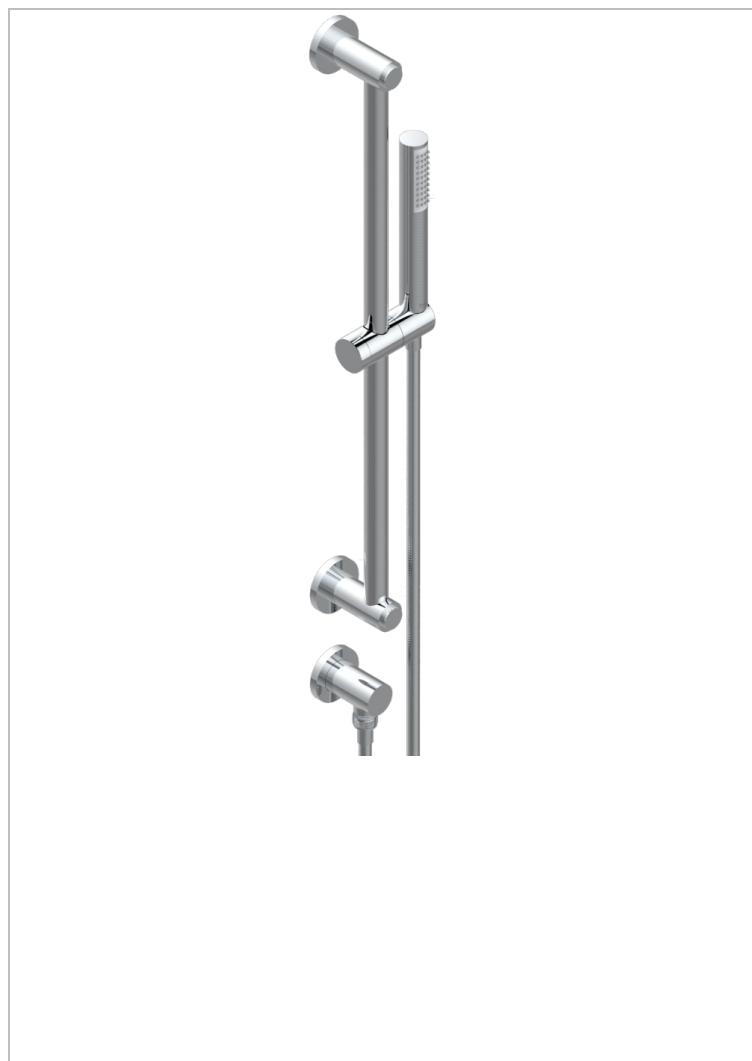

MONTAIGNE VENUS WHITE MARBLE

G3V-58

Wall mounted stylised handshower, sidebar, hose, hook and elbow

CHARACTERISTIC

- Montaigne Venus white marble
- Wall mounted stylised handshower, sidebar, hose, hook and elbow

TECHNICAL SPECS

- Recommandé : 3 bars (max. 5 bars) - Advised : 43,5 psi (max. 72 psi)
- 8 l/min à 3 bars (2.12 gpm at 43.5 psi)

AVAILABLE FINITIONS

Antique nickel - H28
Black ceram - D30
Blush PVD - H62
Brass color PVD - H49
Brown bronze color PVD - F33
Gold color PVD - H52

Graphite PVD - H64
Lacquered light bronze - D01
Matt Umber PVD - H67
Matt blush PVD - H60
Matt brass color PVD - H50
Matt brown bronze color PVD - F34

Matt chrome - C02
Matt gold - F07
Matt gold color PVD - H53
Matt graphite PVD - H65
Matt nickel (color finish) - C01
Matt nickel color PVD - H56

Nickel color PVD - H55
Polished chrome (color finish) - A02
Polished chrome / Polished gold (color finish) - G02
Polished gold (color finish) - F01
Polished nickel - B01
Soft gold - F30

Soft matt gold - F31
Umber PVD - H66
Varnished matt antique red copper (color finish) - H07