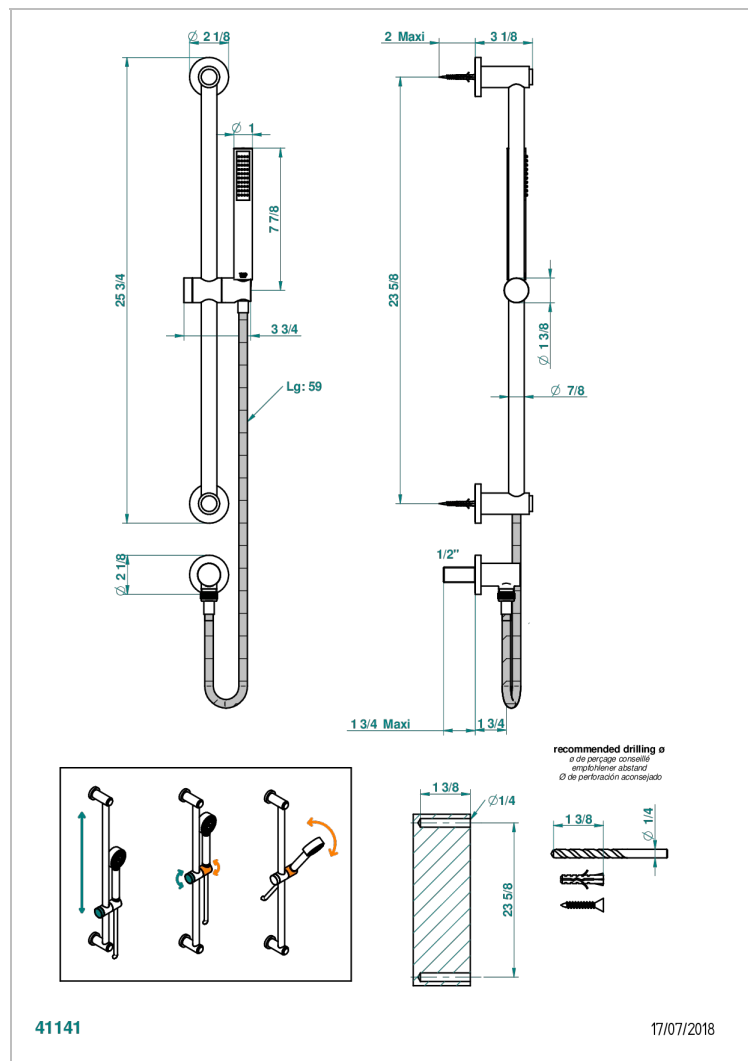

MONTAIGNE VENUS WHITE MARBLE

G3V-58

Wall mounted stylised handshower, sidebar, hose, hook and elbow

CHARACTERISTIC

- Montaigne Venus white marble
- Wall mounted stylised handshower, sidebar, hose, hook and elbow

TECHNICAL SPECS

- Recommandé : 3 bars (max. 5 bars) - Advised : 43,5 psi (max. 72 psi)
- 8 l/min à 3 bars (2.12 gpm at 43.5 psi)

AVAILABLE FINITIONS

Antique nickel - H28
Black ceram - D30
Blush PVD - H62
Brass color PVD - H49
Brown bronze color PVD - F33
Gold color PVD - H52

Nickel color PVD - H55
Polished chrome (color finish) - A02
Polished chrome / Polished gold (color finish) - G02
Polished gold (color finish) - F01
Polished nickel - B01
Soft gold - F30

Soft matt gold - F31
Umber PVD - H66
Varnished matt antique red copper (color finish) - H07