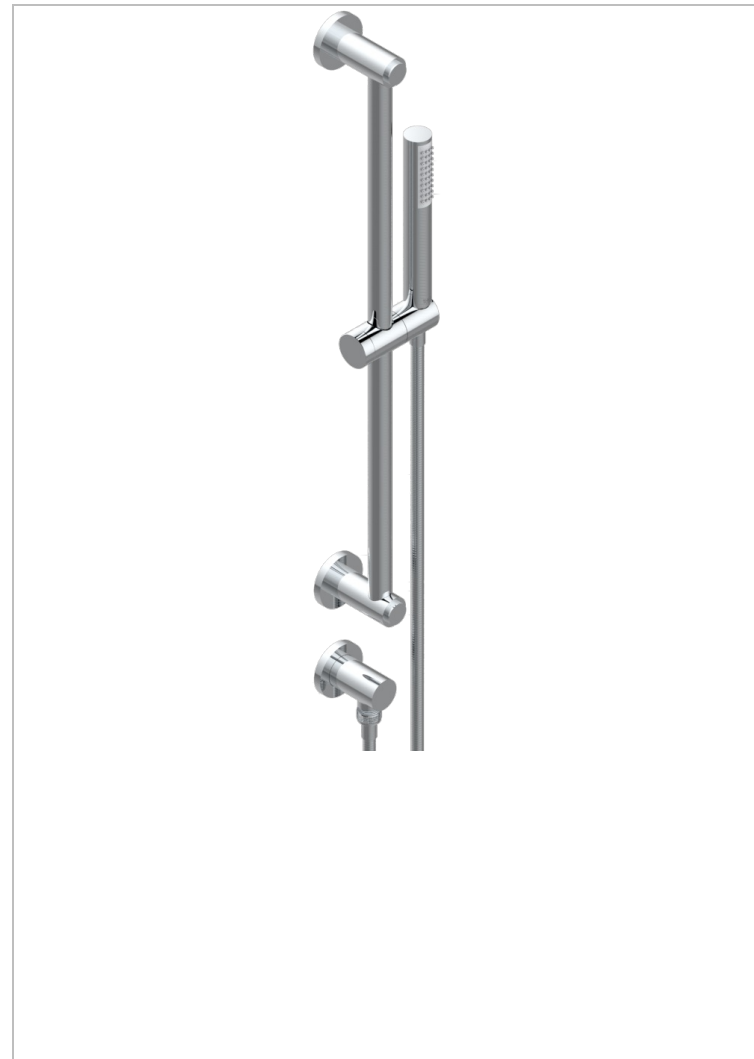

MONTAIGNE LEONARDO GREY MARBLE WITH LEVER HANDLES

G3U-58

Wall mounted stylised handshower, slidebar, hose, hook and elbow

41141

17/07/2018

CHARACTERISTIC

- Montaigne Leonardo Grey marble with lever handles
- Wall mounted stylised handshower, slidebar, hose, hook and elbow

TECHNICAL SPECS

- Recommandé : 3 bars (max. 5 bars) - Advised : 43,5 psi (max. 72 psi)
- 8 l/min à 3 bars (2.12 gpm at 43.5 psi)

AVAILABLE FINITIONS

Antique nickel - H28
Black ceram - D30
Blush PVD - H62
Brass color PVD - H49
Brown bronze color PVD - F33
Gold color PVD - H52

Graphite PVD - H64
Lacquered light bronze - D01
Matt Umber PVD - H67
Matt blush PVD - H60
Matt brass color PVD - H50
Matt brown bronze color PVD - F34

Matt chrome - C02
Matt gold - F07
Matt gold color PVD - H53
Matt graphite PVD - H65
Matt nickel (color finish) - C01
Matt nickel color PVD - H56

Nickel color PVD - H55
Polished chrome (color finish) - A02
Polished chrome / Polished gold (color finish) - G02
Polished gold (color finish) - F01
Polished nickel - B01
Soft gold - F30

Soft matt gold - F31
Umber PVD - H66
Varnished matt antique red copper (color finish) - H07