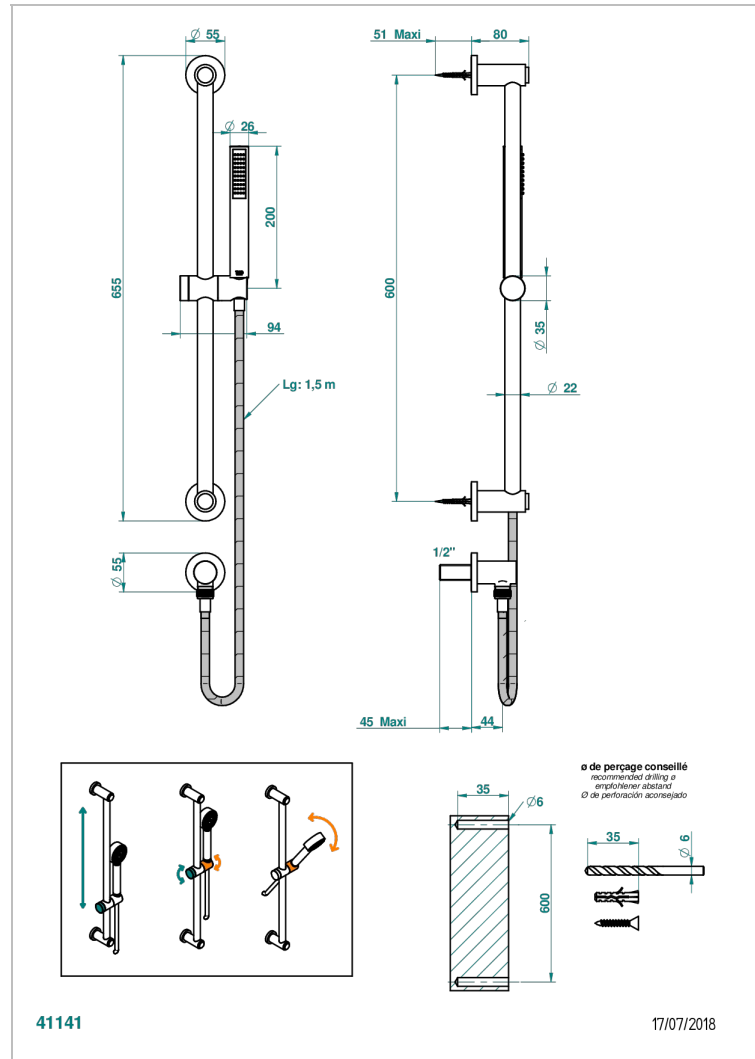

MONTAIGNE LEONARDO GREY MARBLE WITH LEVER HANDLES

G3U-58

Wall mounted stylised handshower, slidebar, hose, hook and elbow

41141

17/07/2018

CHARACTERISTIC

- Montaigne Leonardo Grey marble with lever handles
- Wall mounted stylised handshower, slidebar, hose, hook and elbow

TECHNICAL SPECS

- Recommandé : 3 bars (max. 5 bars) - Advised : 43,5 psi (max. 72 psi)
- 8 l/min à 3 bars (2.12 gpm at 43.5 psi)

AVAILABLE FINITIONS

Antique nickel - H28
Black ceram - D30
Blush PVD - H62
Brass color PVD - H49
Brown bronze color PVD - F33
Gold color PVD - H52

Nickel color PVD - H55
Polished chrome (color finish) - A02
Polished chrome / Polished gold (color finish) - G02
Polished gold (color finish) - F01
Polished nickel - B01
Soft gold - F30

Soft matt gold - F31
Umber PVD - H66
Varnished matt antique red copper (color finish) - H07