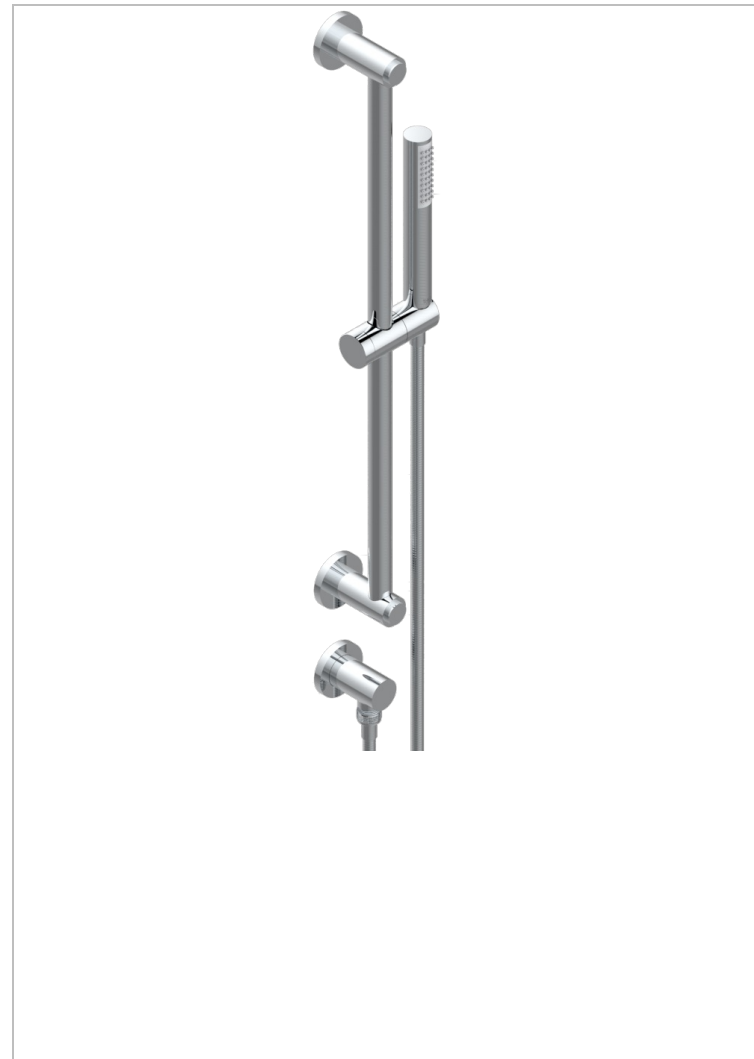

MONTAIGNE LEONARDO GREY MARBLE WITH LEVER HANDLES

G3U-58

Wall mounted stylised handshower, slidebar, hose, hook and elbow

CHARACTERISTIC

- Montaigne Leonardo Grey marble with lever handles
- Wall mounted stylised handshower, slidebar, hose, hook and elbow

TECHNICAL SPECS

- Recommandé : 3 bars (max. 5 bars) - Advised : 43,5 psi (max. 72 psi)
- 8 l/min à 3 bars (2.12 gpm at 43.5 psi)

AVAILABLE FINITIONS

Antique nickel - H28
Black ceram - D30
Blush PVD - H62
Brass color PVD - H49
Brown bronze color PVD - F33
Gold color PVD - H52

Graphite PVD - H64
Lacquered light bronze - D01
Matt Umber PVD - H67
Matt blush PVD - H60
Matt brass color PVD - H50
Matt brown bronze color PVD - F34

Matt chrome - C02
Matt gold - F07
Matt gold color PVD - H53
Matt graphite PVD - H65
Matt nickel (color finish) - C01
Matt nickel color PVD - H56

Nickel color PVD - H55
Polished chrome (color finish) - A02
Polished chrome / Polished gold (color finish) - G02
Polished gold (color finish) - F01
Polished nickel - B01
Soft gold - F30

Soft matt gold - F31
Umber PVD - H66
Varnished matt antique red copper (color finish) - H07