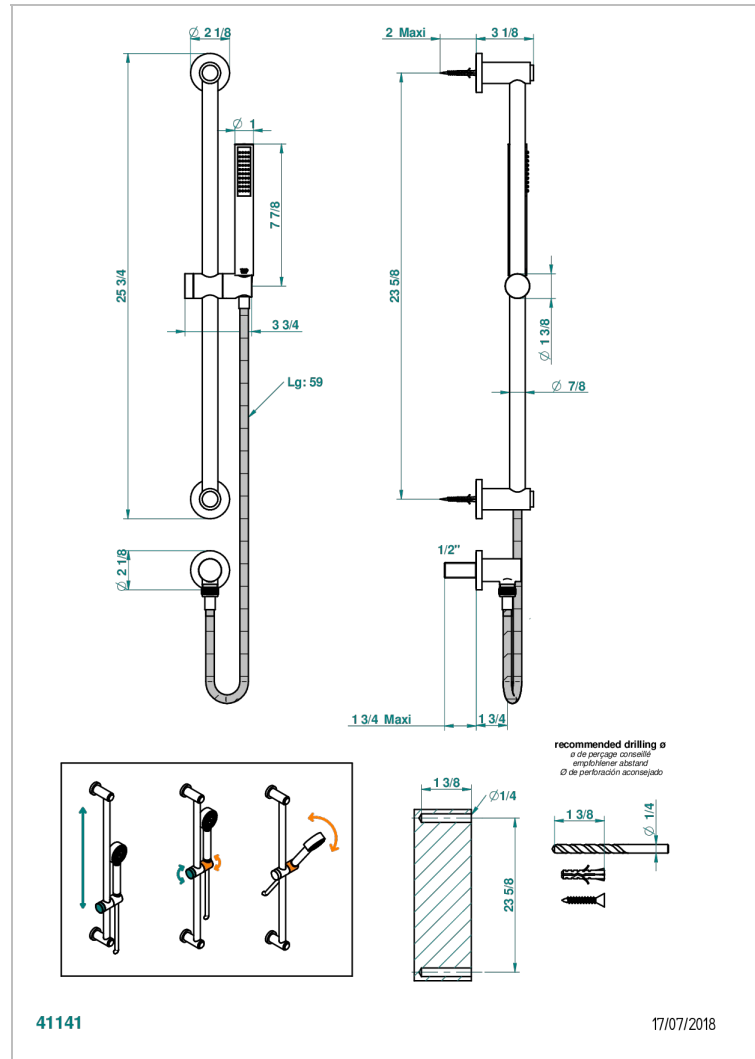

MONTAIGNE LEONARDO GREY MARBLE WITH LEVER HANDLES

G3U-58

Wall mounted stylised handshower, slidebar, hose, hook and elbow

CHARACTERISTIC

- Montaigne Leonardo Grey marble with lever handles
- Wall mounted stylised handshower, slidebar, hose, hook and elbow

TECHNICAL SPECS

- Recommandé : 3 bars (max. 5 bars) - Advised : 43,5 psi (max. 72 psi)
- 8 l/min à 3 bars (2.12 gpm at 43.5 psi)

AVAILABLE FINITIONS

Antique nickel - H28
Black ceram - D30
Blush PVD - H62
Brass color PVD - H49
Brown bronze color PVD - F33
Gold color PVD - H52

Nickel color PVD - H55
Polished chrome (color finish) - A02
Polished chrome / Polished gold (color finish) - G02
Polished gold (color finish) - F01
Polished nickel - B01
Soft gold - F30

Soft matt gold - F31
Umber PVD - H66
Varnished matt antique red copper (color finish) - H07