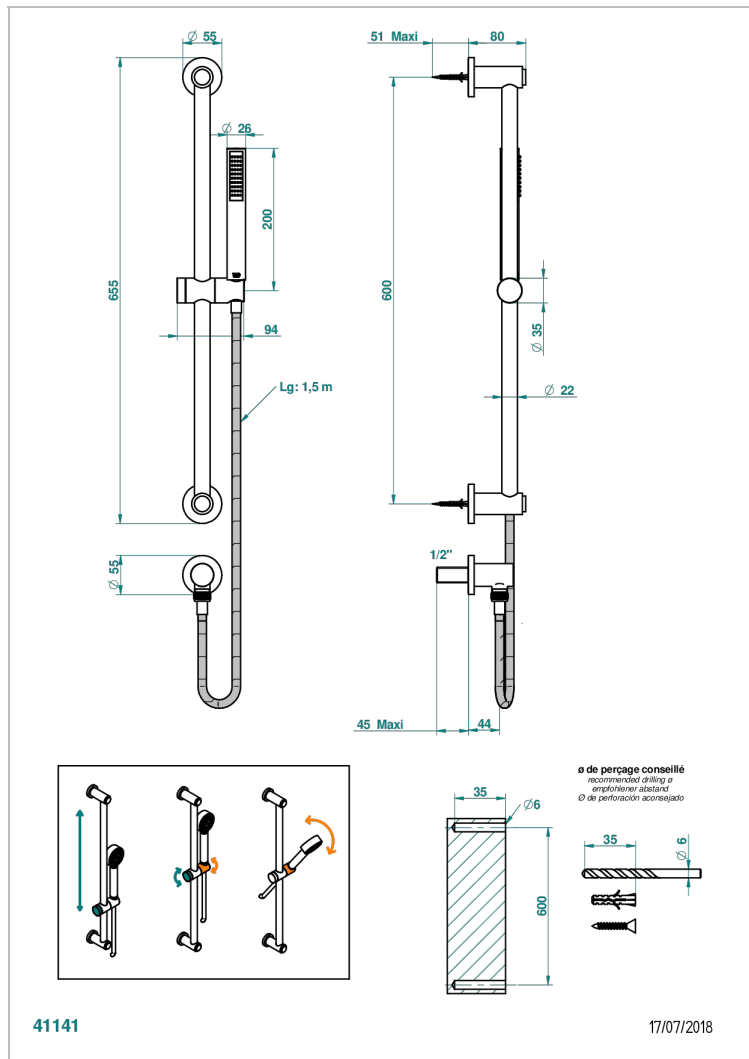

MONTAIGNE LEONARDO GREY MARBLE

G3T-58

Wall mounted stylised handshower, sidebar, hose, hook and elbow

CHARACTERISTIC

- Montaigne Leonardo Grey marble
- Wall mounted stylised handshower, sidebar, hose, hook and elbow

TECHNICAL SPECS

- Recommandé : 3 bars (max. 5 bars) - Advised : 43,5 psi (max. 72 psi)
- 8 l/min à 3 bars (2.12 gpm at 43.5 psi)

AVAILABLE FINITIONS

Antique nickel - H28
Black ceram - D30
Blush PVD - H62
Brass color PVD - H49
Brown bronze color PVD - F33
Gold color PVD - H52

Nickel color PVD - H55
Polished chrome (color finish) - A02
Polished chrome / Polished gold (color finish) - G02
Polished gold (color finish) - F01
Polished nickel - B01
Soft gold - F30

Soft matt gold - F31
Umber PVD - H66
Varnished matt antique red copper (color finish) - H07