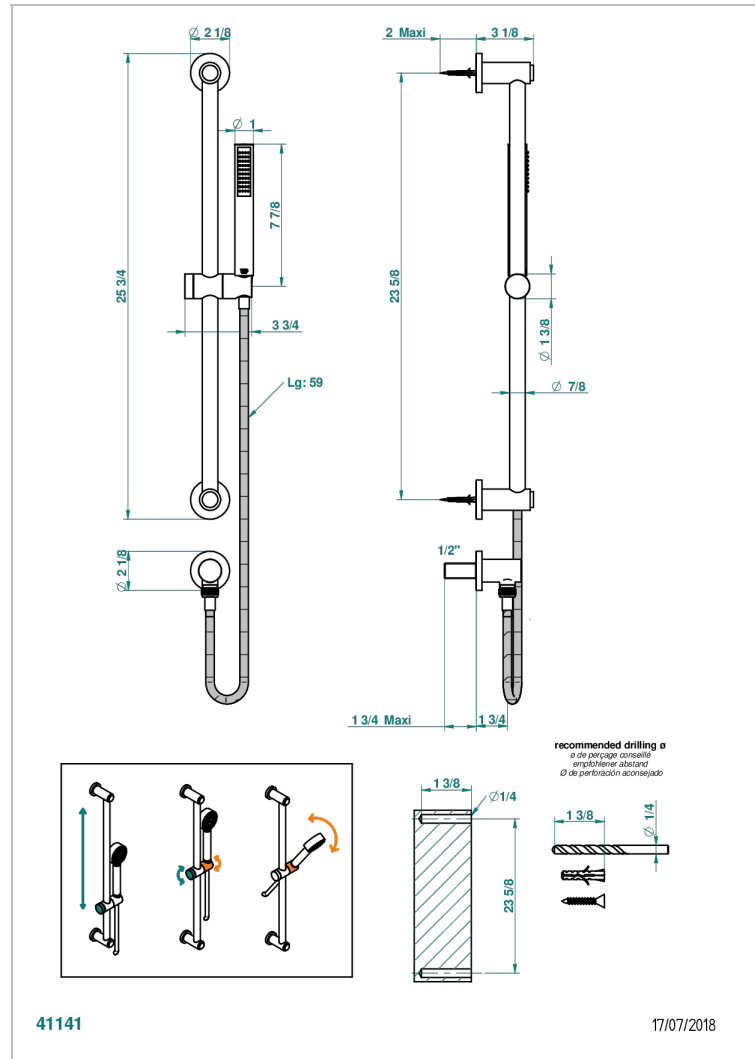

# MONTAIGNE LEONARDO GREY MARBLE

G3T-58

Wall mounted stylised handshower, sidebar, hose, hook and elbow

## CHARACTERISTIC

- Montaigne Leonardo Grey marble
- Wall mounted stylised handshower, sidebar, hose, hook and elbow

## TECHNICAL SPECS

- Recommandé : 3 bars (max. 5 bars) - Advised : 43,5 psi (max. 72 psi)
- 8 l/min à 3 bars (2.12 gpm at 43.5 psi)