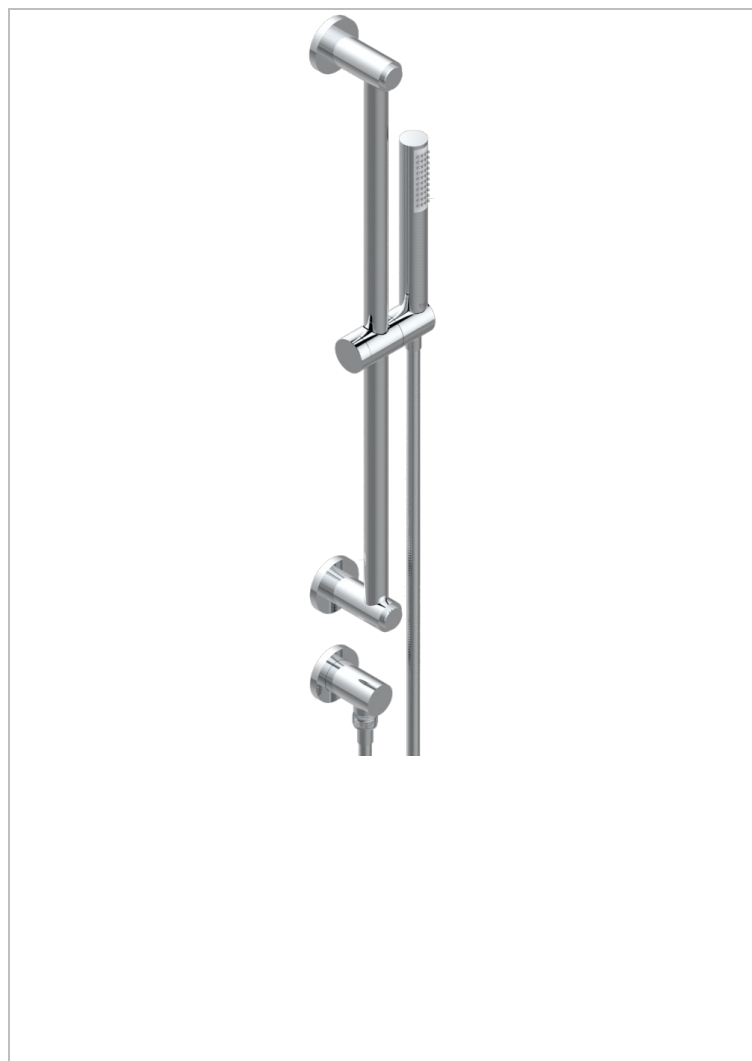

MONTAIGNE GRAND ANTIQUE MARBLE WITH LEVER

G3S-58

Wall mounted stylised handshower, sidebar, hose, hook and elbow

CHARACTERISTIC

- Montaigne Grand Antique marble with lever
- Wall mounted stylised handshower, sidebar, hose, hook and elbow

TECHNICAL SPECS

- Recommandé : 3 bars (max. 5 bars) - Advised : 43,5 psi (max. 72 psi)
- 8 l/min à 3 bars (2.12 gpm at 43.5 psi)

AVAILABLE FINITIONS

Antique nickel - H28
Black ceram - D30
Blush PVD - H62
Brass color PVD - H49
Brown bronze color PVD - F33
Gold color PVD - H52

Graphite PVD - H64
Lacquered light bronze - D01
Matt Umber PVD - H67
Matt blush PVD - H60
Matt brass color PVD - H50
Matt brown bronze color PVD - F34

Matt chrome - C02
Matt gold - F07
Matt gold color PVD - H53
Matt graphite PVD - H65
Matt nickel (color finish) - C01
Matt nickel color PVD - H56

Nickel color PVD - H55
Polished chrome (color finish) - A02
Polished chrome / Polished gold (color finish) - G02
Polished gold (color finish) - F01
Polished nickel - B01
Soft gold - F30

Soft matt gold - F31
Umber PVD - H66
Varnished matt antique red copper (color finish) - H07