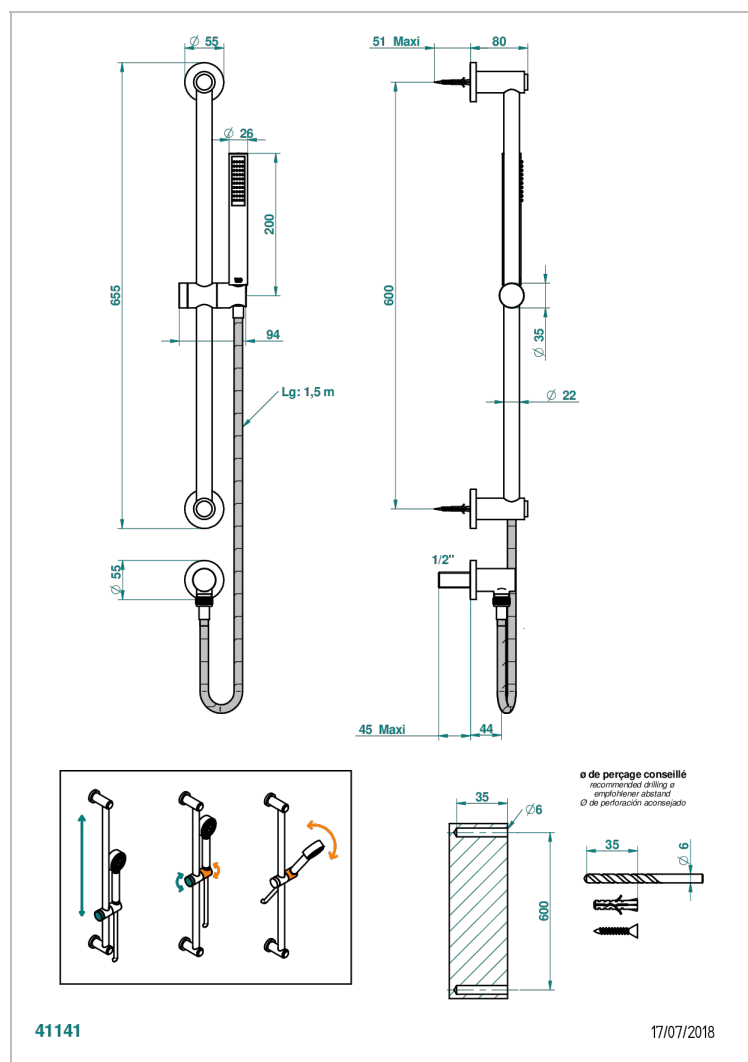

MONTAIGNE GRAND ANTIQUE MARBLE WITH LEVER

G3S-58

Wall mounted stylised handshower, sidebar, hose, hook and elbow

CHARACTERISTIC

- Montaigne Grand Antique marble with lever
- Wall mounted stylised handshower, sidebar, hose, hook and elbow

TECHNICAL SPECS

- Recommandé : 3 bars (max. 5 bars) - Advised : 43,5 psi (max. 72 psi)
- 8 l/min à 3 bars (2.12 gpm at 43.5 psi)

AVAILABLE FINITIONS

Antique nickel - H28
Black ceram - D30
Blush PVD - H62
Brass color PVD - H49
Brown bronze color PVD - F33
Gold color PVD - H52

Nickel color PVD - H55
Polished chrome (color finish) - A02
Polished chrome / Polished gold (color finish) - G02
Polished gold (color finish) - F01
Polished nickel - B01
Soft gold - F30

Soft matt gold - F31
Umber PVD - H66
Varnished matt antique red copper (color finish) - H07