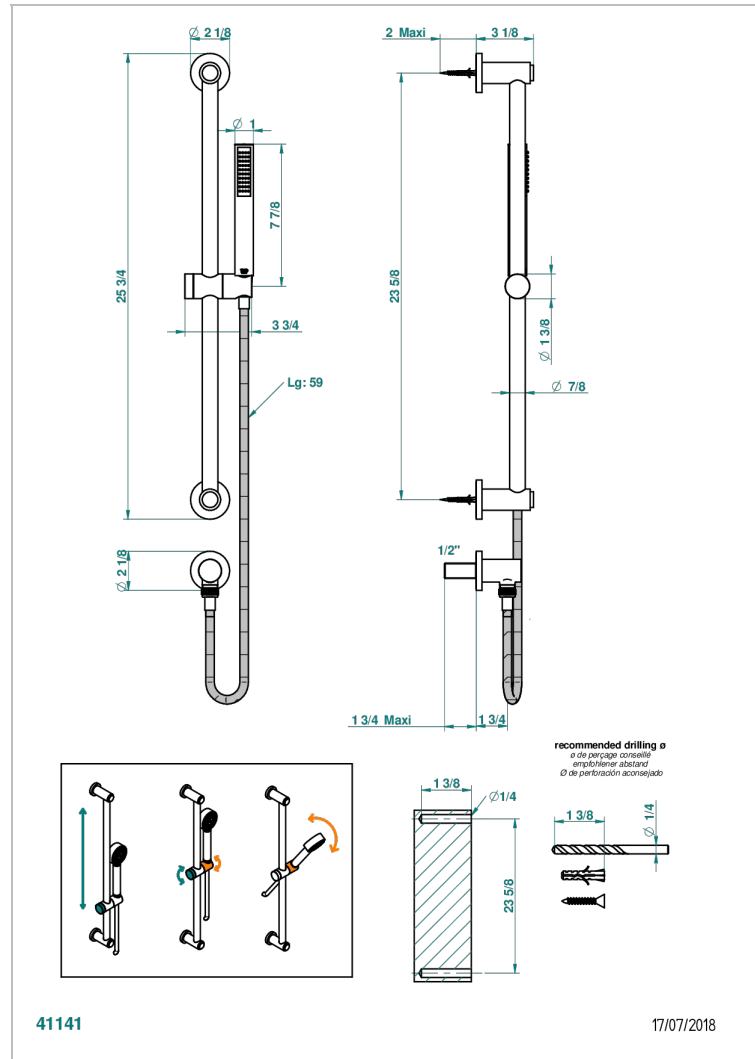

MONTAIGNE GRAND ANTIQUE MARBLE WITH LEVER

G3S-58

Wall mounted stylised handshower, sidebar, hose, hook and elbow

41141

17/07/2018

CHARACTERISTIC

- Montaigne Grand Antique marble with lever
- Wall mounted stylised handshower, sidebar, hose, hook and elbow

TECHNICAL SPECS

- Recommandé : 3 bars (max. 5 bars) - Advised : 43,5 psi (max. 72 psi)
- 8 l/min à 3 bars (2.12 gpm at 43.5 psi)

AVAILABLE FINITIONS

Antique nickel - H28
Black ceram - D30
Blush PVD - H62
Brass color PVD - H49
Brown bronze color PVD - F33
Gold color PVD - H52

Nickel color PVD - H55
Polished chrome (color finish) - A02
Polished chrome / Polished gold (color finish) - G02
Polished gold (color finish) - F01
Polished nickel - B01
Soft gold - F30

Soft matt gold - F31
Umber PVD - H66
Varnished matt antique red copper (color finish) - H07