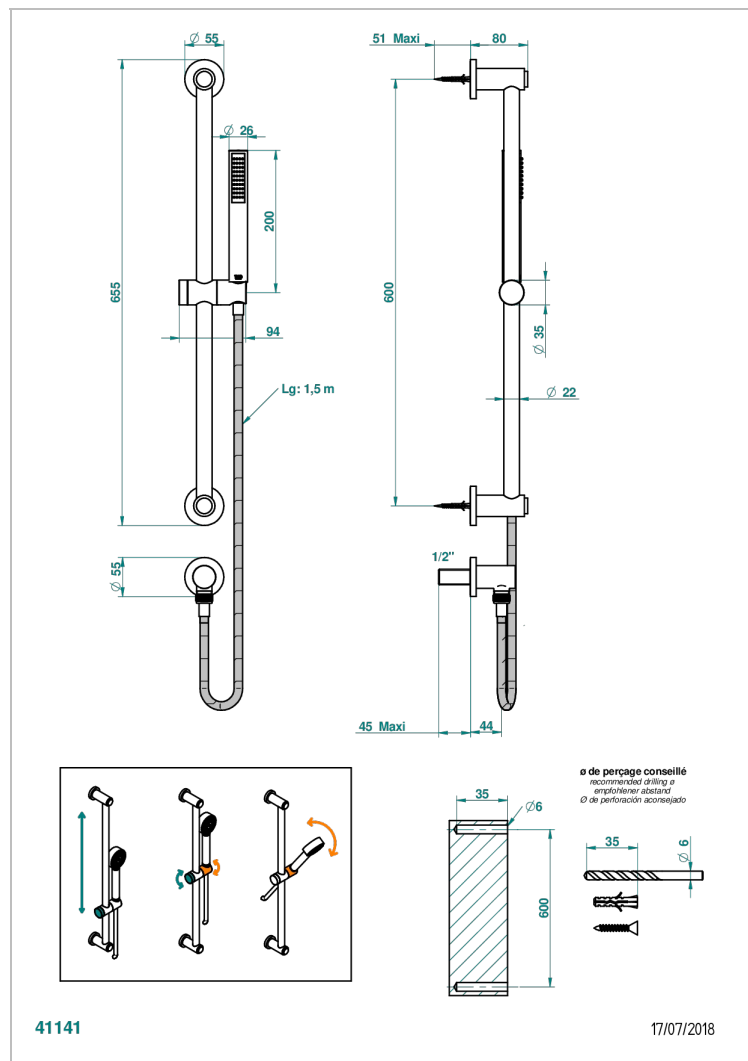

MONTAIGNE GRAND ANTIQUE MARBLE

G3R-58

Wall mounted stylised handshower, sidebar, hose, hook and elbow

41141

17/07/2018

CHARACTERISTIC

- Montaigne Grand Antique marble
- Wall mounted stylised handshower, sidebar, hose, hook and elbow

TECHNICAL SPECS

- Recommandé : 3 bars (max. 5 bars) - Advised : 43,5 psi (max. 72 psi)
- 8 l/min à 3 bars (2.12 gpm at 43.5 psi)

AVAILABLE FINITIONS

Antique nickel - H28
Black ceram - D30
Blush PVD - H62
Brass color PVD - H49
Brown bronze color PVD - F33
Gold color PVD - H52

Nickel color PVD - H55
Polished chrome (color finish) - A02
Polished chrome / Polished gold (color finish) - G02
Polished gold (color finish) - F01
Polished nickel - B01
Soft gold - F30

Soft matt gold - F31
Umber PVD - H66
Varnished matt antique red copper (color finish) - H07