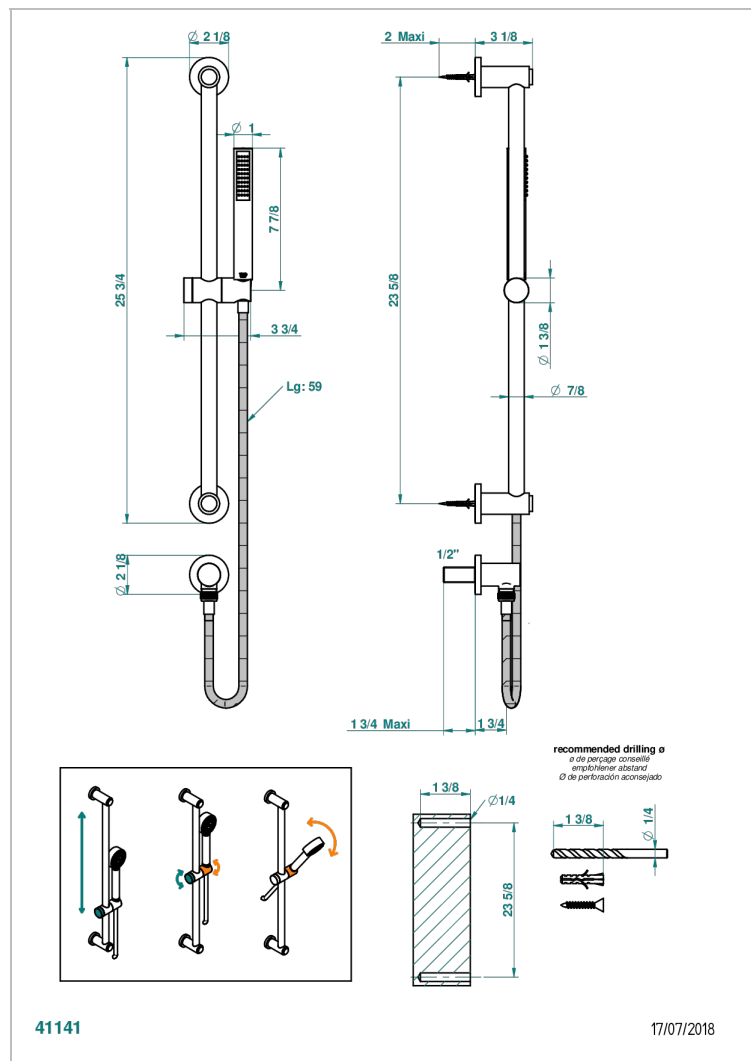

MONTAIGNE GRAND ANTIQUE MARBLE

G3R-58

Wall mounted stylised handshower, slidebar, hose, hook and elbow

CHARACTERISTIC

- Montaigne Grand Antique marble
- Wall mounted stylised handshower, slidebar, hose, hook and elbow

TECHNICAL SPECS

- Recommandé : 3 bars (max. 5 bars) - Advised : 43,5 psi (max. 72 psi)
- 8 l/min à 3 bars (2.12 gpm at 43.5 psi)

AVAILABLE FINITIONS

Antique nickel - H28
Black ceram - D30
Blush PVD - H62
Brass color PVD - H49
Brown bronze color PVD - F33
Gold color PVD - H52

Nickel color PVD - H55
Polished chrome (color finish) - A02
Polished chrome / Polished gold (color finish) - G02
Polished gold (color finish) - F01
Polished nickel - B01
Soft gold - F30

Soft matt gold - F31
Umber PVD - H66
Varnished matt antique red copper (color finish) - H07