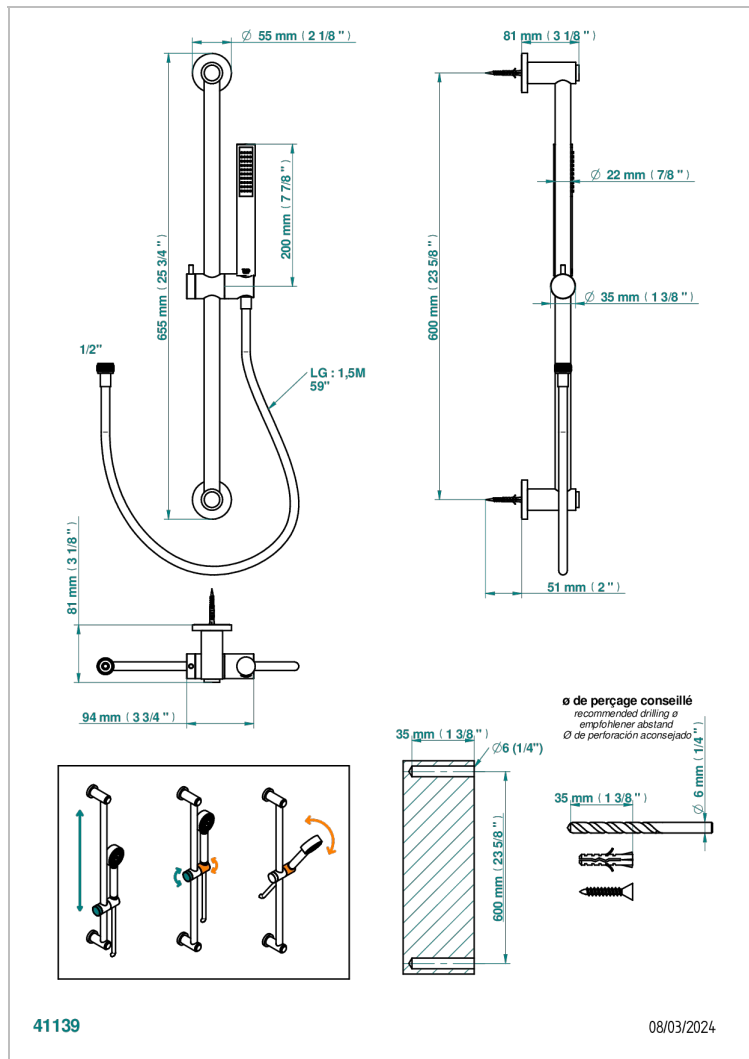

LE 11 WITH LEVER HANDLES

U2B-58A

Wall mounted stylised handshower, 60 cm slidebar, hose and hook - no elbow

CHARACTERISTIC

- Le 11 with lever handles
- Wall mounted stylised handshower, 60 cm slidebar, hose and hook - no elbow

TECHNICAL SPECS

- Recommandé : 3 bars (max. 5 bars) - Advised : 43,5 psi (max. 72 psi)
- 8 l/min à 3 bars (2.12 gpm at 43.5 psi)

AVAILABLE FINITIONS

Black ceram - D30
Blush PVD - H62
Brass color PVD - H49
Brown bronze color PVD - F33
Chrome polished - A02
Chrome polished / gold polished - G02

Matt graphite PVD - H65
Matt nickel (American satin) - C01
Matt nickel color PVD - H56
Nickel antique / Sovereign - H28
Nickel color PVD - H55
Nickel polished - B01

Soft gold - F30
Soft matt gold - F31
Umber PVD - H66