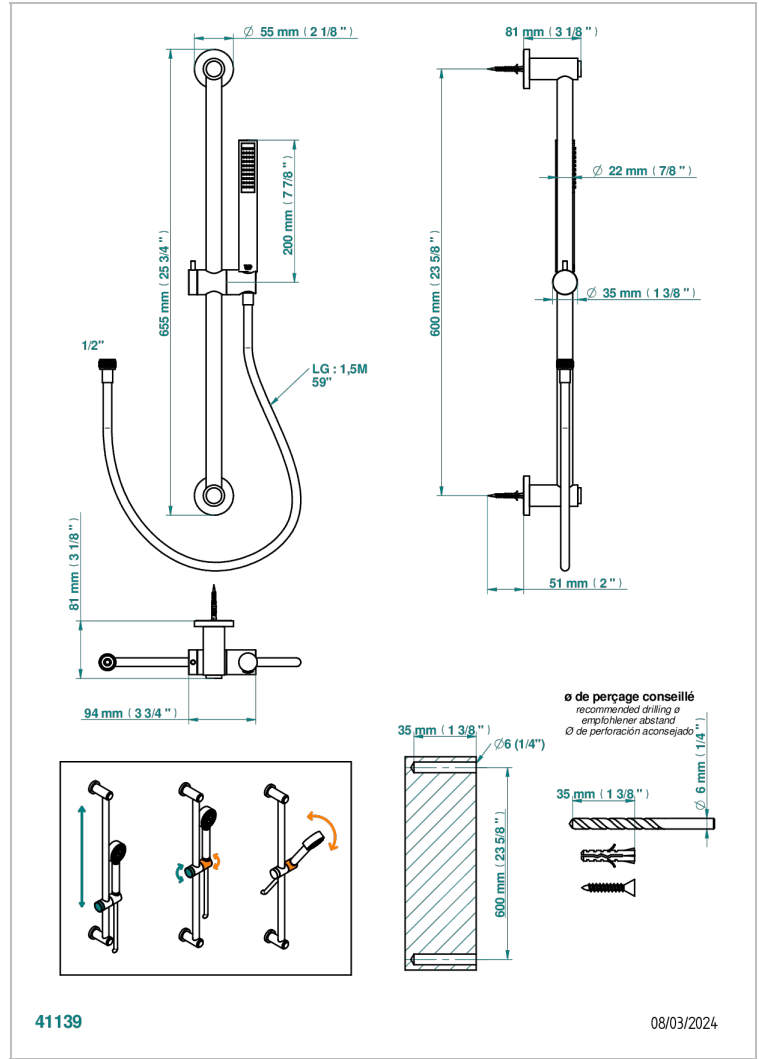

LE 11

U2A-58A

Wall mounted stylised handshower, 60 cm slidebar, hose and hook - no elbow

CHARACTERISTIC

- Le 11
- Wall mounted stylised handshower, 60 cm slidebar, hose and hook - no elbow

TECHNICAL SPECS

- Recommandé : 3 bars (max. 5 bars) - Advised : 43,5 psi (max. 72 psi)
- 8 l/min à 3 bars (2.12 gpm at 43.5 psi)