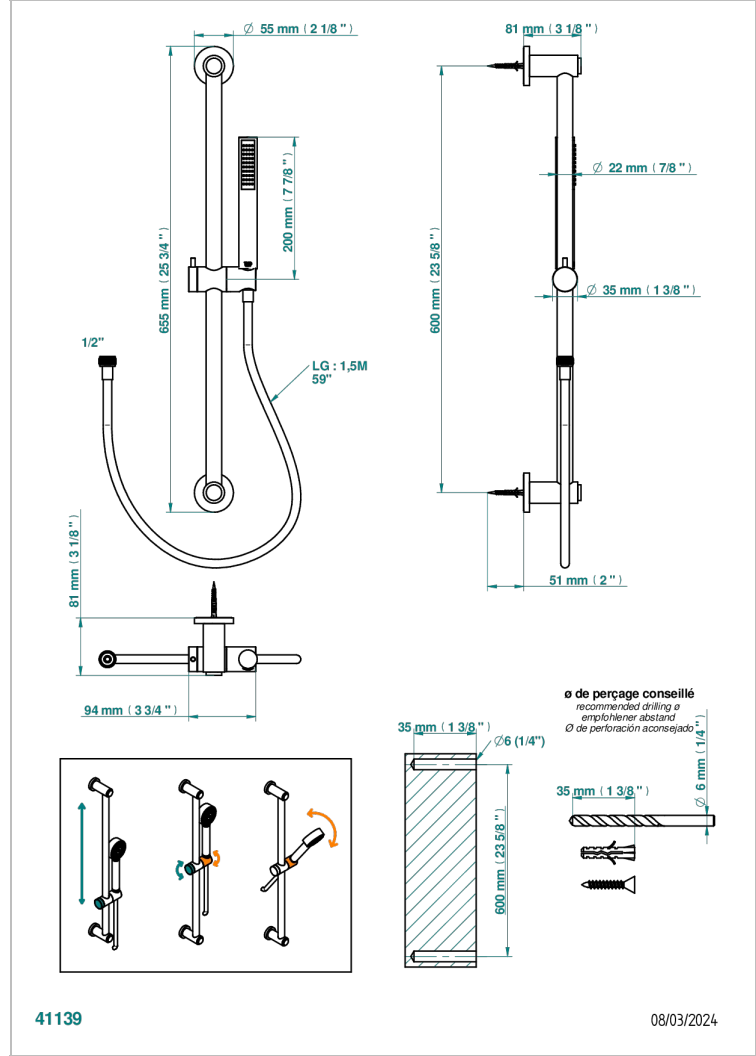

Wall mounted stylised handshower, 60 cm slidebar, hose and hook - no elbow

CHARACTERISTIC

- Dean
- Wall mounted stylised handshower, 60 cm slidebar, hose and hook - no elbow

TECHNICAL SPECS

- Recommandé : 3 bars (max. 5 bars) - Advised : 43,5 psi (max. 72 psi)
- 8 l/min à 3 bars (2.12 gpm at 43.5 psi)