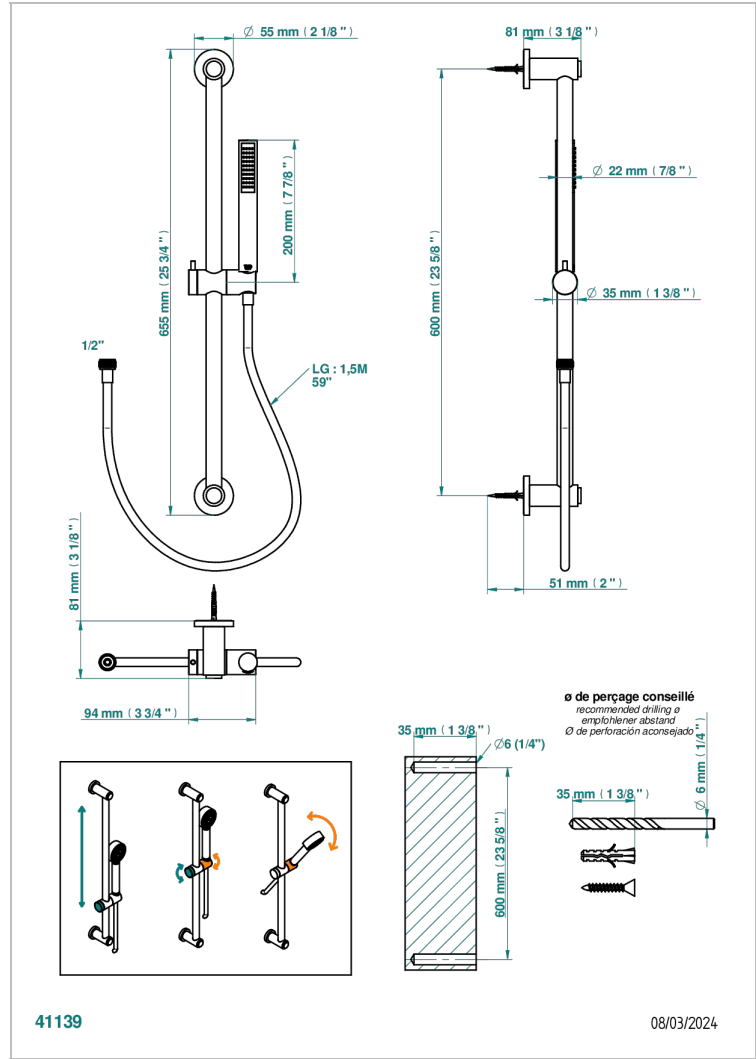

Wall mounted stylised handshower, 60 cm slidebar, hose and hook, no elbow

### CHARACTERISTIC

- Dean
- Wall mounted stylised handshower, 60 cm slidebar, hose and hook, no elbow

### TECHNICAL SPECS

- Recommandé : 3 bars (max. 5 bars) - Advised : 43,5 psi (max. 72 psi)
- 8 l/min à 3 bars (2.12 gpm at 43.5 psi)