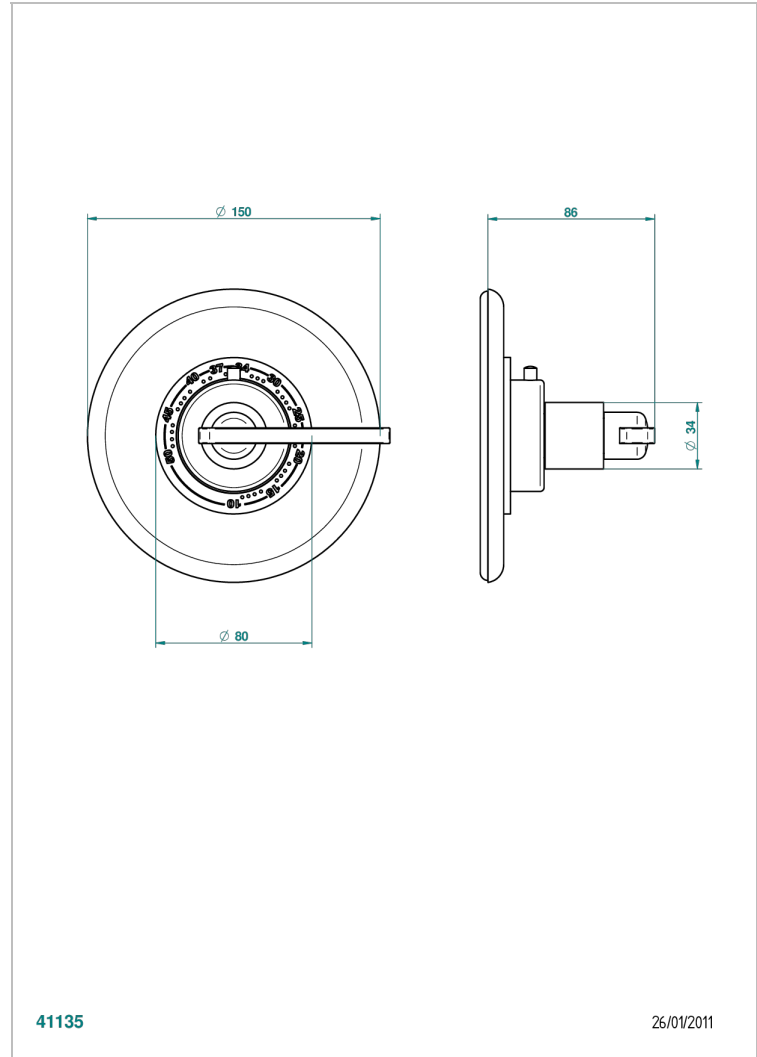

# LE 11 WITH LEVER HANDLES

U2B-15EN16EM

Trim plate and handle for eurotherm valve 8200/us & 8300/us

41135

26/01/2011

## CHARACTERISTIC

- Le 11 with lever handles
- Trim plate and handle for eurotherm valve 8200/us & 8300/us