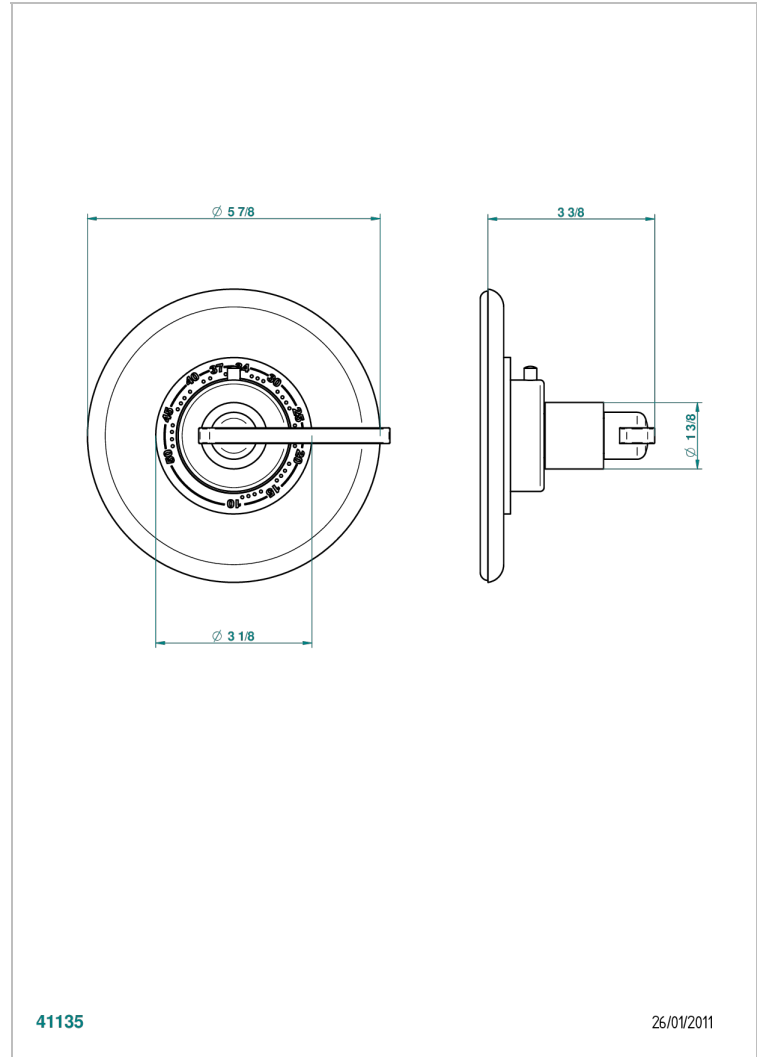

# LE 11 WITH LEVER HANDLES

U2B-15EN16EM

Trim plate and handle for eurotherm valve 8200/us & 8300/us

41135

26/01/2011

## CHARACTERISTIC

- Le 11 with lever handles
- Trim plate and handle for eurotherm valve 8200/us & 8300/us