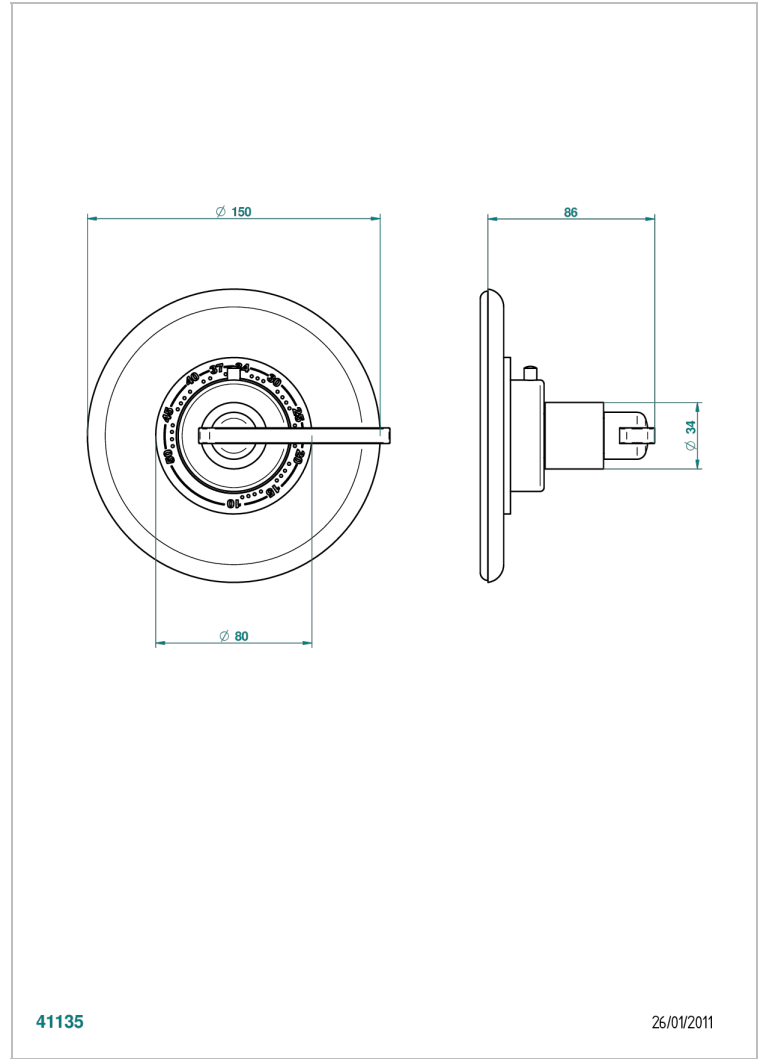

LE 11 WITH LEVER

U2B-15EN16EM

Trim for Eurotherm thermostat n° 8105N, 8200N, 8300

THG[®]
PARIS

CHARACTERISTIC

- Le 11 with lever
- Trim for Eurotherm thermostat n° 8105N, 8200N, 8300

RELATED SKU'S

- Ref. G00-8105N 1/2" Eurotherm thermostat, 40 l/min with wax cartridge
- Ref. G00-8200N 3/4" Eurotherm thermostat, 80 l/min