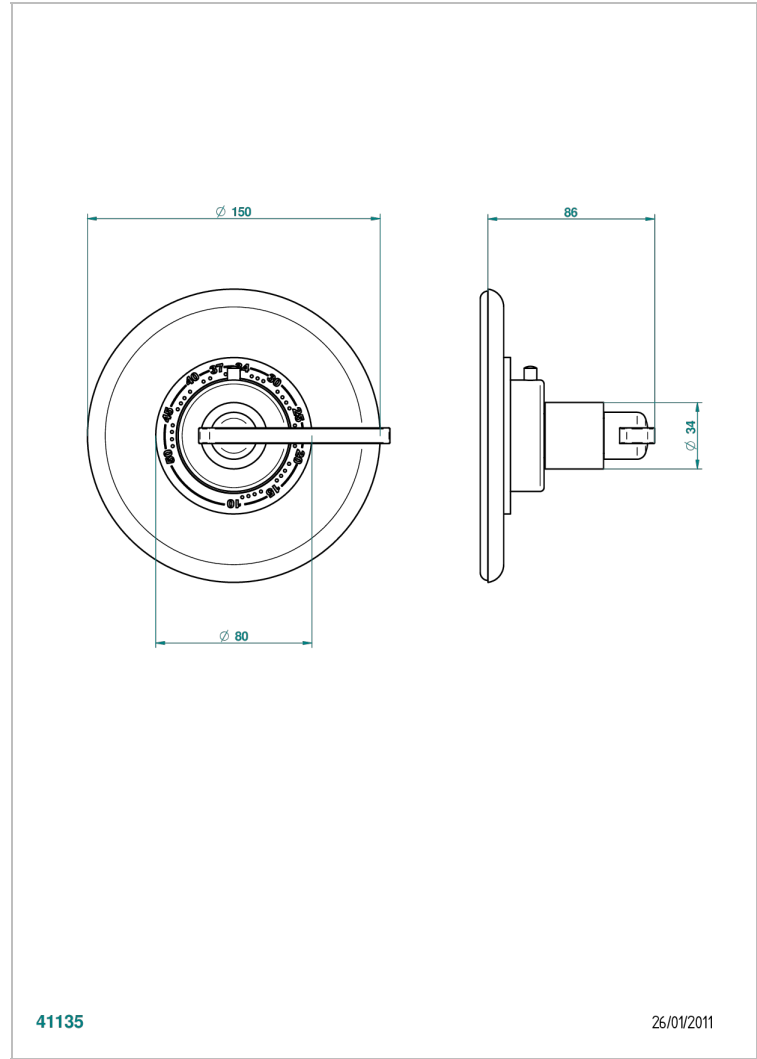

LE 11 WITH LEVER

U2B-15EN16EM

Trim for Eurotherm thermostat n° 8105N, 8200N, 8300

THG[®]
PARIS

CHARACTERISTIC

- Le 11 with lever
- Trim for Eurotherm thermostat n° 8105N, 8200N, 8300

RELATED SKU'S

- Ref. G00-8105N 1/2" Eurotherm thermostat, 40 l/min with wax cartridge
- Ref. G00-8200N 3/4" Eurotherm thermostat, 80 l/min