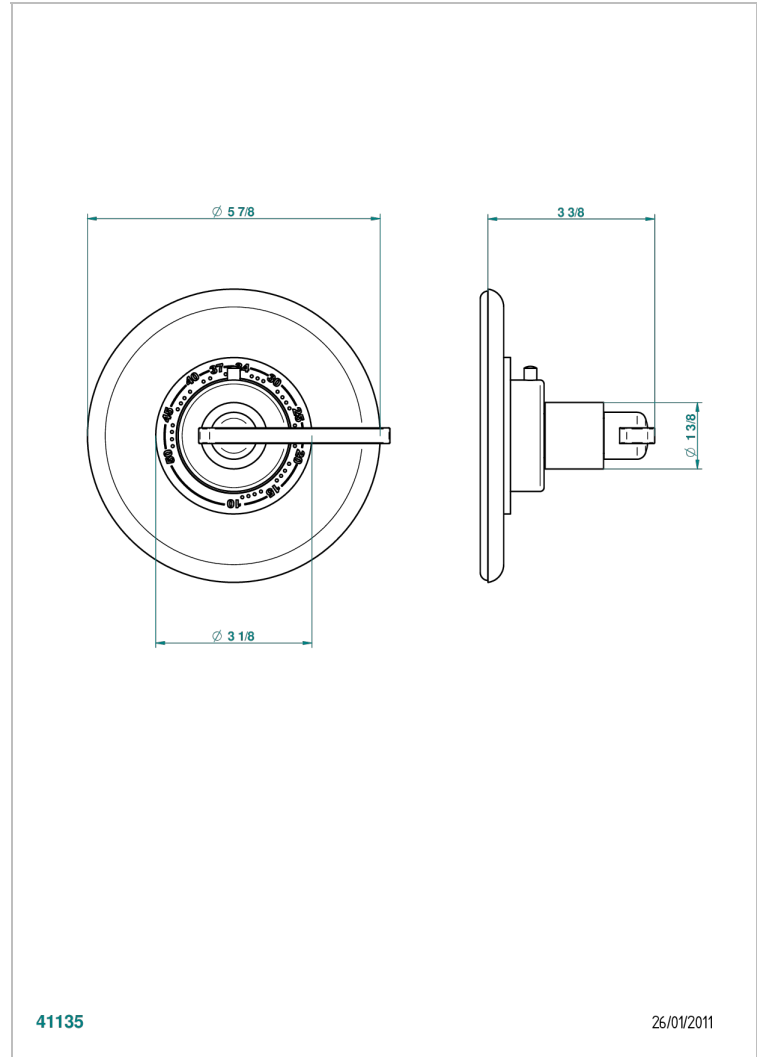

LE 11 WITH LEVER

U2B-15EN16EM

Trim for Eurotherm thermostat n° 8105N, 8200N, 8300

THG[®]
PARIS

CHARACTERISTIC

- Le 11 with lever
- Trim for Eurotherm thermostat n° 8105N, 8200N, 8300

RELATED SKU'S

- Ref. G00-8105N 1/2" Eurotherm thermostat, 40 l/min with wax cartridge
- Ref. G00-8200N 3/4" Eurotherm thermostat, 80 l/min