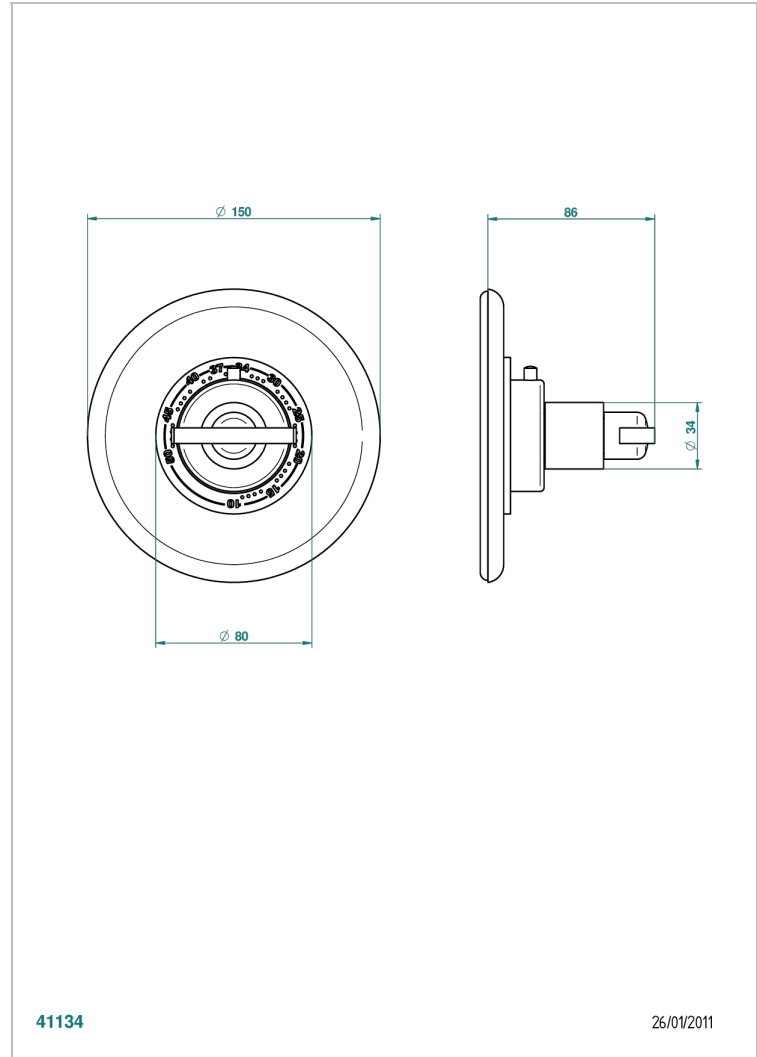

LE 11

U2A-15EN16EM

Trim plate and handle for eurotherm valve 8200/us & 8300/us

41134

26/01/2011

CHARACTERISTIC

- Le 11
- Trim plate and handle for eurotherm valve 8200/us & 8300/us

AVAILABLE FINITIONS