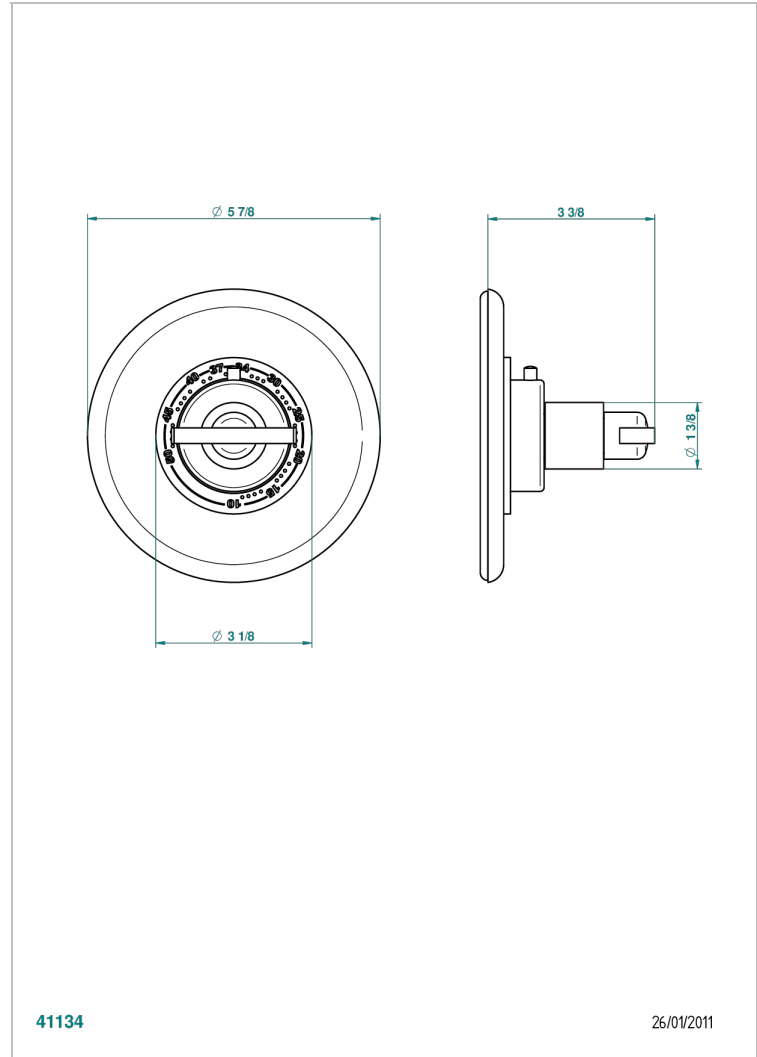

LE 11

U2A-15EN16EM

Trim plate and handle for eurotherm valve 8200/us & 8300/us

CHARACTERISTIC

- Le 11
- Trim plate and handle for eurotherm valve 8200/us & 8300/us

AVAILABLE FINITIONS

Black ceram - D30
Blush PVD - H62
Brass color PVD - H49
Brown bronze color PVD - F33
Chrome polished - A02
Chrome polished / gold polished - G02