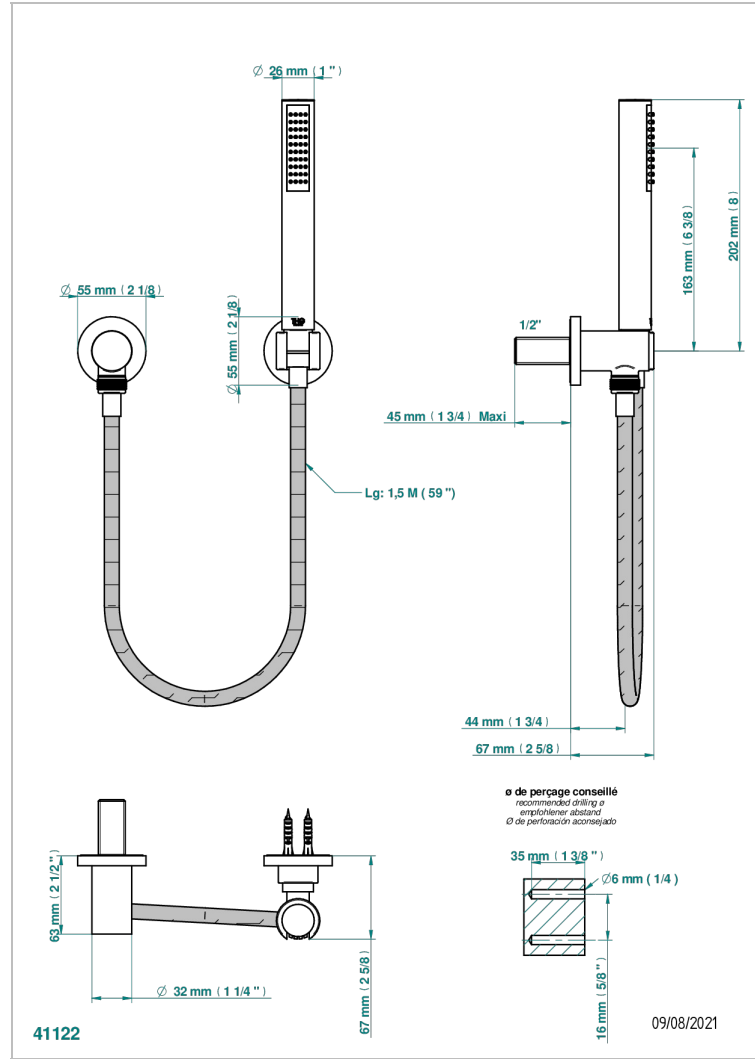

LE 11 WITH LEVER

U2B-52

Wall mounted stylised handshower, hose, fix hook and elbow

CHARACTERISTIC

- Le 11 with lever
- Wall mounted stylised handshower, hose, fix hook and elbow

TECHNICAL SPECS

- Recommandé : 3 bars (max. 5 bars) - Advised : 43,5 psi (max. 72 psi)
- 8 l/min à 3 bars (2.12 gpm at 43.5 psi)

AVAILABLE FINITIONS

Antique nickel - H28
Black ceram - D30
Blush PVD - H62
Brass color PVD - H49
Brown bronze color PVD - F33
Gold color PVD - H52

Graphite PVD - H64
Lacquered light bronze - D01
Matt Umber PVD - H67
Matt blush PVD - H60
Matt brass color PVD - H50
Matt brown bronze color PVD - F34