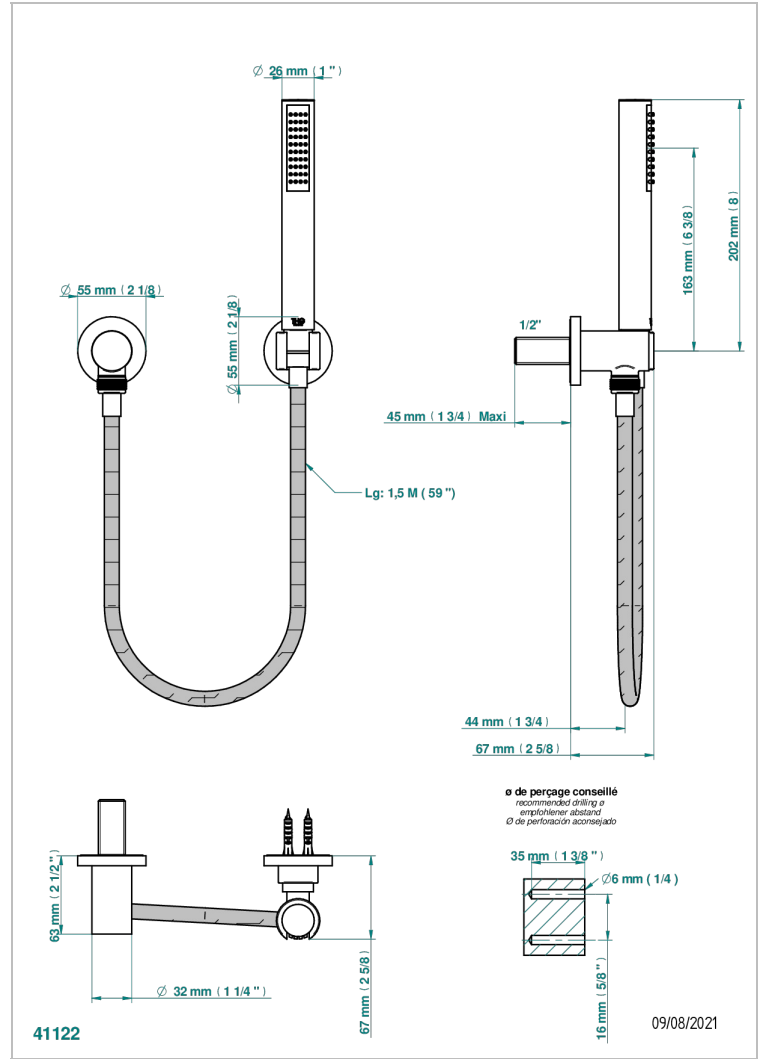

LE 11

U2A-52

Wall mounted stylised handshower, hose, fix hook and elbow

CHARACTERISTIC

- Le 11
- Wall mounted stylised handshower, hose, fix hook and elbow

TECHNICAL SPECS

- Recommandé : 3 bars (max. 5 bars) - Advised : 43,5 psi (max. 72 psi)
- 8 l/min à 3 bars (2.12 gpm at 43.5 psi)

AVAILABLE FINITIONS

Antique nickel - H28
Black ceram - D30
Blush PVD - H62
Brass color PVD - H49
Brown bronze color PVD - F33
Gold color PVD - H52

Graphite PVD - H64
Lacquered light bronze - D01
Matt Umber PVD - H67
Matt blush PVD - H60
Matt brass color PVD - H50
Matt brown bronze color PVD - F34