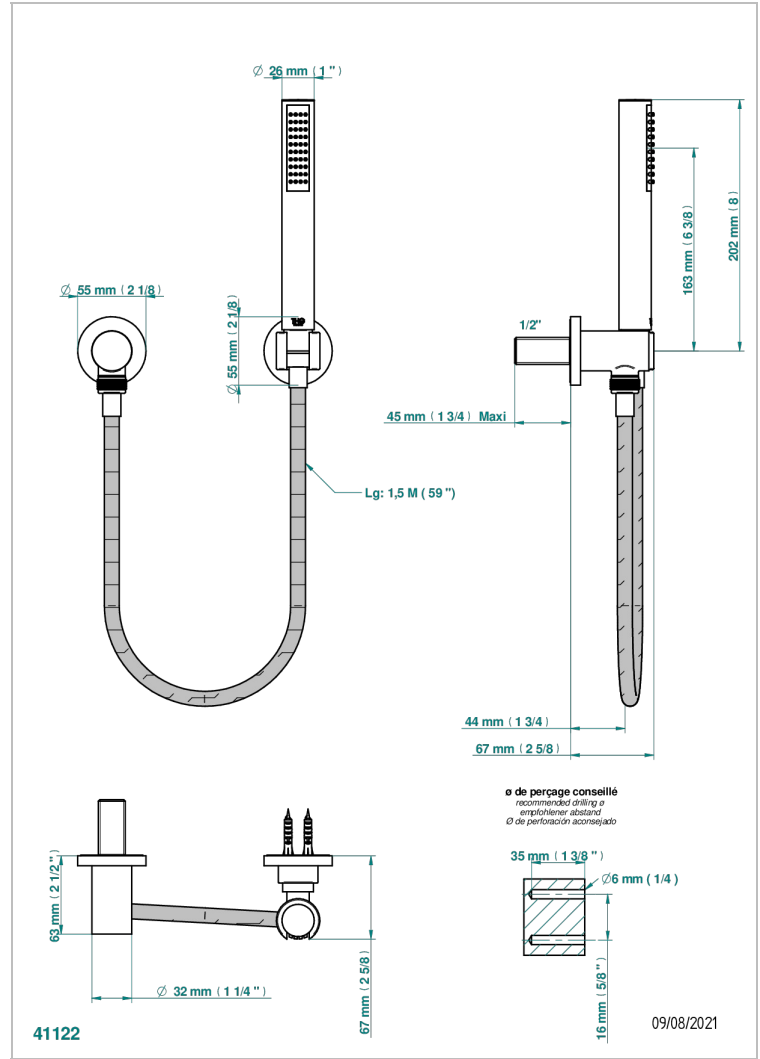

# LE 11

U2A-52

Wall mounted stylised handshower, hose, fix hook and elbow

## CHARACTERISTIC

- Le 11
- Wall mounted stylised handshower, hose, fix hook and elbow

## AVAILABLE FINITIONS

Antique nickel - H28  
Black ceram - D30  
Blush PVD - H62  
Brass color PVD - H49  
Brown bronze color PVD - F33  
Gold color PVD - H52

Graphite PVD - H64  
Lacquered light bronze - D01  
Matt Umber PVD - H67  
Matt blush PVD - H60  
Matt brass color PVD - H50  
Matt brown bronze color PVD - F34