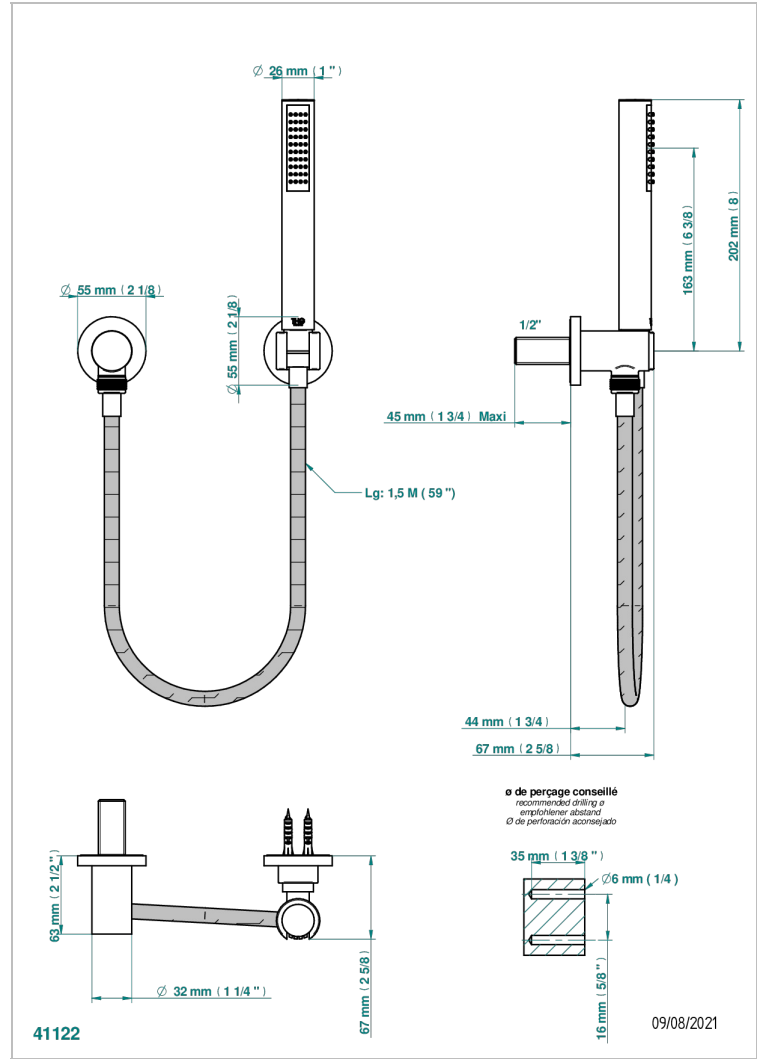

YOKO DELTA HOWLITE

G7W-52

Wall mounted stylised handshower, hose, fix hook and elbow

CHARACTERISTIC

- Yoko Delta Howlite
- Wall mounted stylised handshower, hose, fix hook and elbow

TECHNICAL SPECS

- Recommandé : 3 bars (max. 5 bars) - Advised : 43,5 psi (max. 72 psi)
- 8 l/min à 3 bars (2.12 gpm at 43.5 psi)

AVAILABLE FINITIONS

Antique nickel - H28
Black ceram - D30
Blush PVD - H62
Brass color PVD - H49
Brown bronze color PVD - F33
Gold color PVD - H52

Graphite PVD - H64
Lacquered light bronze - D01
Matt Umber PVD - H67
Matt blush PVD - H60
Matt brass color PVD - H50
Matt brown bronze color PVD - F34