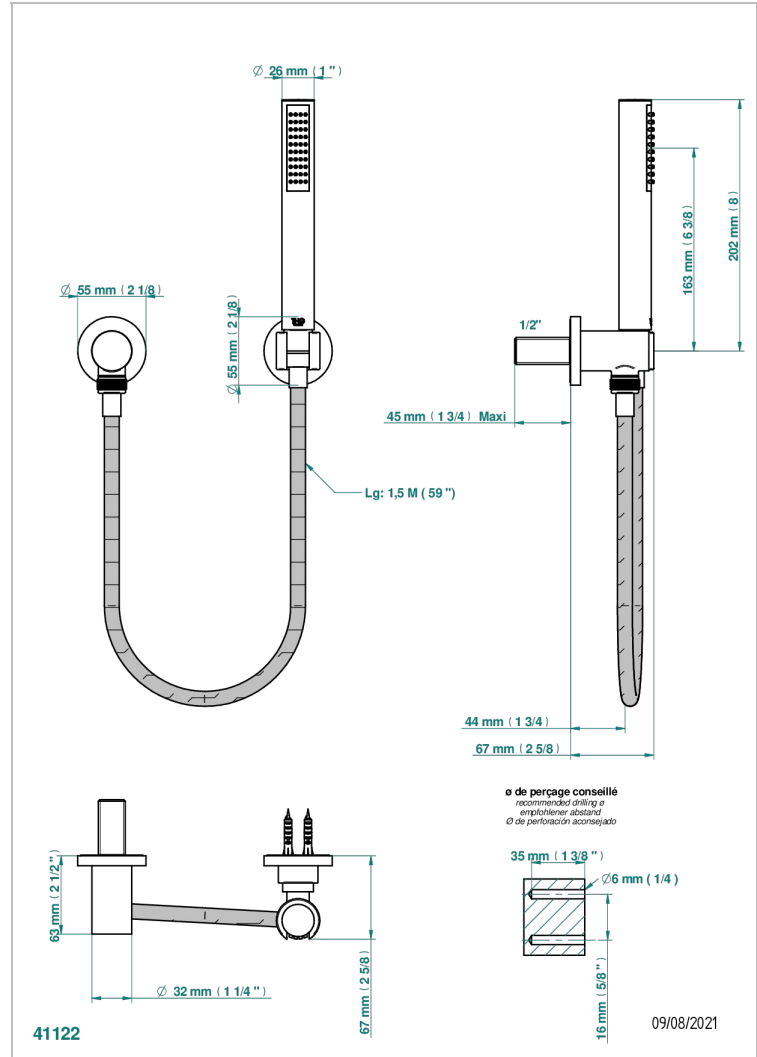

NANO WITH LEVER

G5B-52

Wall mounted stylised handshower, hose, fix hook and elbow

CHARACTERISTIC

- Nano with lever
- Wall mounted stylised handshower, hose, fix hook and elbow

TECHNICAL SPECS

- Recommandé : 3 bars (max. 5 bars) - Advised : 43,5 psi (max. 72 psi)
- 8 l/min à 3 bars (2.12 gpm at 43.5 psi)

AVAILABLE FINITIONS

- Antique nickel - H28
- Black ceram - D30
- Matt chrome - C02
- Matt gold - F07
- Matt nickel (color finish) - C01
- Polished chrome (color finish) - A02

- Polished chrome / Polished gold (color finish) - G02
- Polished gold (color finish) - F01
- Polished nickel - B01
- Soft gold - F30
- Soft matt gold - F31