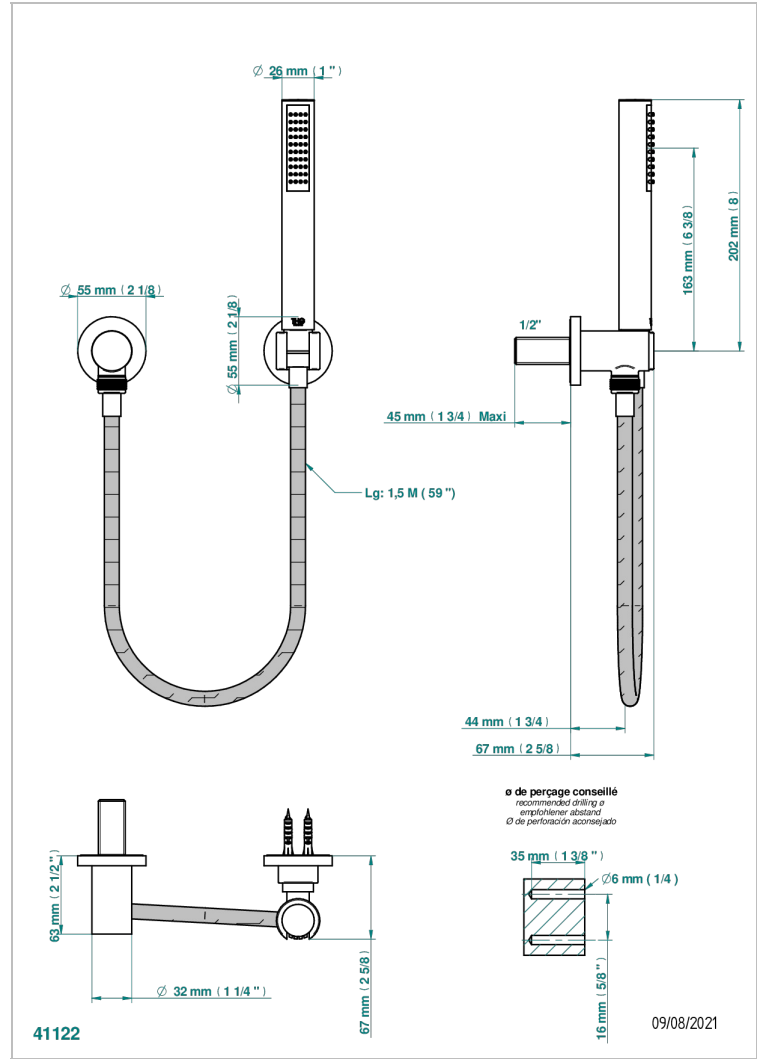

COLLECTION "O"

G4P-52

Wall mounted stylised handshower, hose, fix hook and elbow

CHARACTERISTIC

- Collection "O"
- Wall mounted stylised handshower, hose, fix hook and elbow

TECHNICAL SPECS

- Recommandé : 3 bars (max. 5 bars) - Advised : 43,5 psi (max. 72 psi)
- 8 l/min à 3 bars (2.12 gpm at 43.5 psi)

AVAILABLE FINITIONS

Antique nickel - H28
Black ceram - D30
Blush PVD - H62
Brass color PVD - H49
Brown bronze color PVD - F33
Gold color PVD - H52

Graphite PVD - H64
Lacquered light bronze - D01
Matt Umber PVD - H67
Matt blush PVD - H60
Matt brass color PVD - H50
Matt brown bronze color PVD - F34