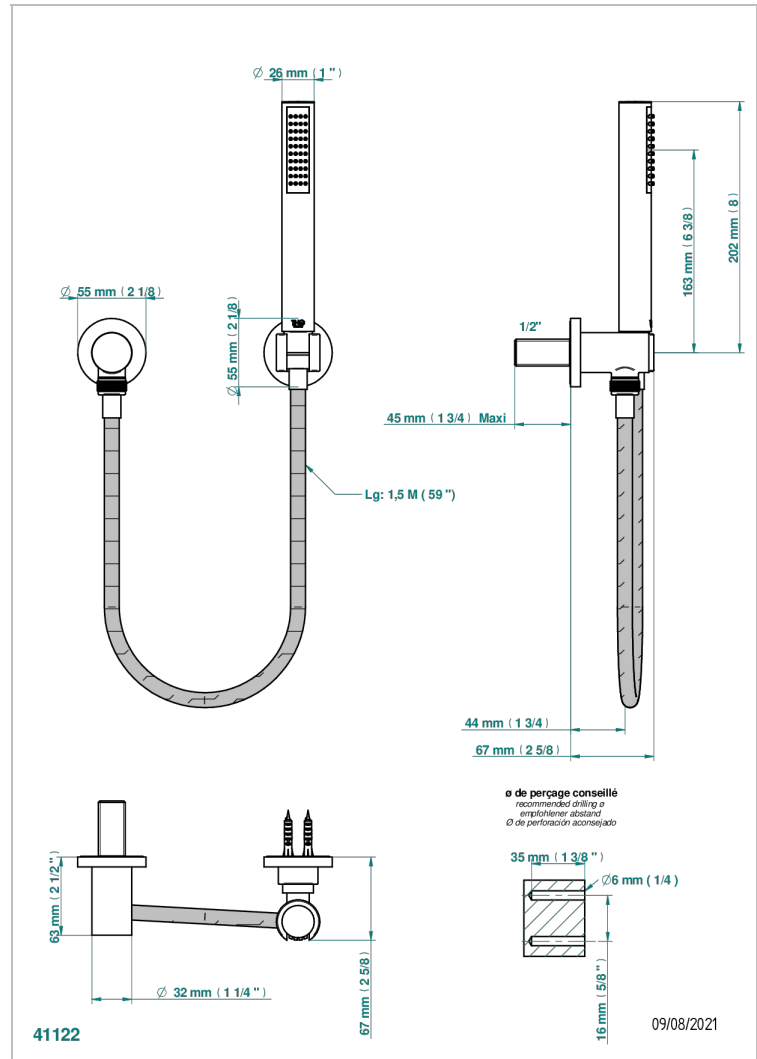

MONTAIGNE LEONARDO GREY MARBLE WITH LEVER HANDLES

G3U-52

Wall mounted stylised handshower, hose, fix hook and elbow

CHARACTERISTIC

- Montaigne Leonardo Grey marble with lever handles
- Wall mounted stylised handshower, hose, fix hook and elbow

TECHNICAL SPECS

- Recommandé : 3 bars (max. 5 bars) - Advised : 43,5 psi (max. 72 psi)
- 8 l/min à 3 bars (2.12 gpm at 43.5 psi)

AVAILABLE FINITIONS

Antique nickel - H28
Black ceram - D30
Blush PVD - H62
Brass color PVD - H49
Brown bronze color PVD - F33
Gold color PVD - H52

Nickel color PVD - H55
Polished chrome (color finish) - A02
Polished chrome / Polished gold (color finish) - G02
Polished gold (color finish) - F01
Polished nickel - B01
Soft gold - F30

Soft matt gold - F31
Umber PVD - H66
Varnished matt antique red copper (color finish) - H07