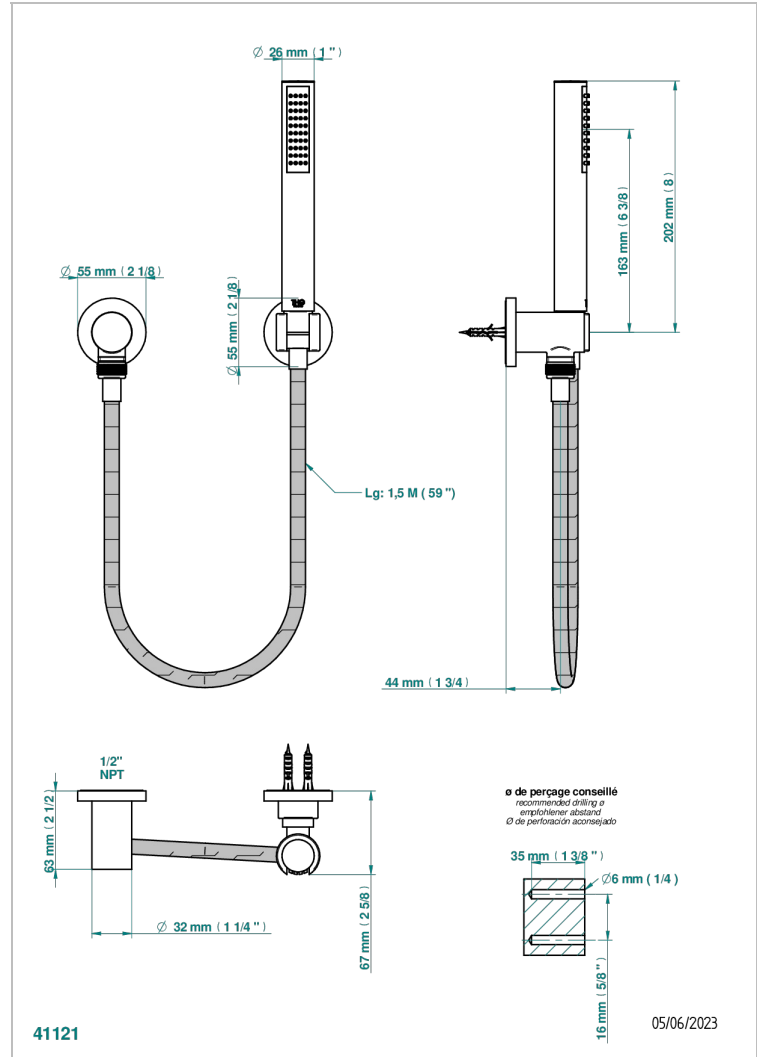

# LE 11 WITH LEVER HANDLES

U2B-52/US

Wall mounted handshower with separate fixed hook

## CHARACTERISTIC

- Le 11 with lever handles
- Wall mounted handshower with separate fixed hook