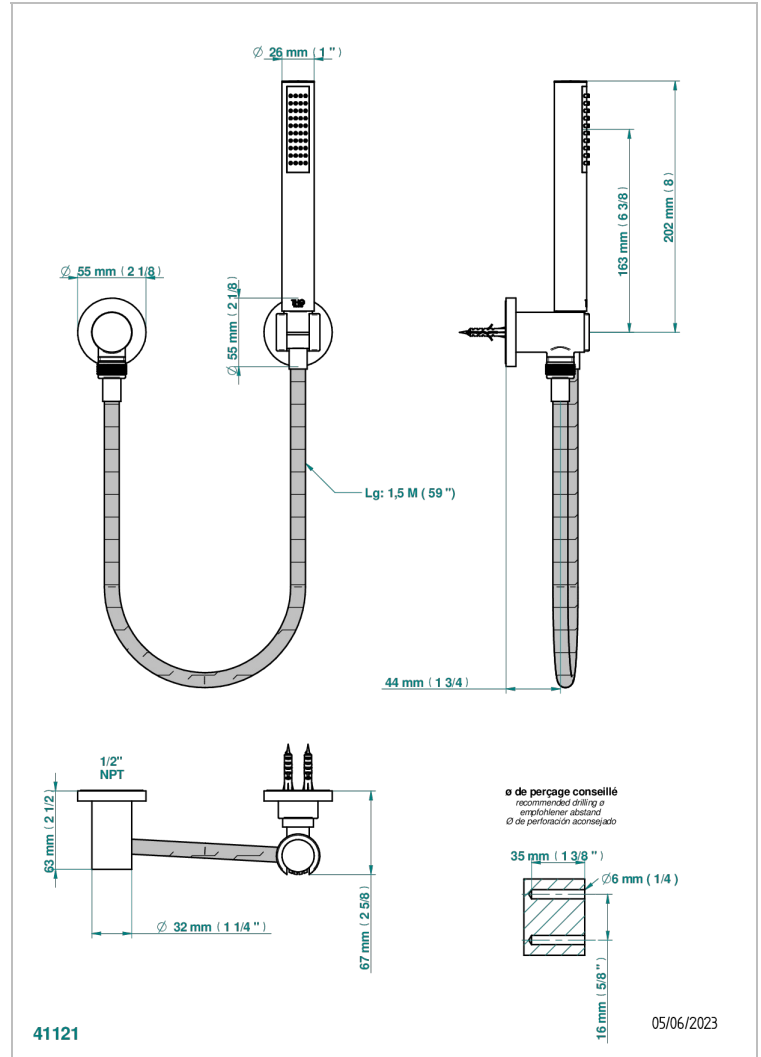

# LE 11

U2A-52/US

Wall mounted handshower with separate fixed hook

## CHARACTERISTIC

- Le 11
- Wall mounted handshower with separate fixed hook