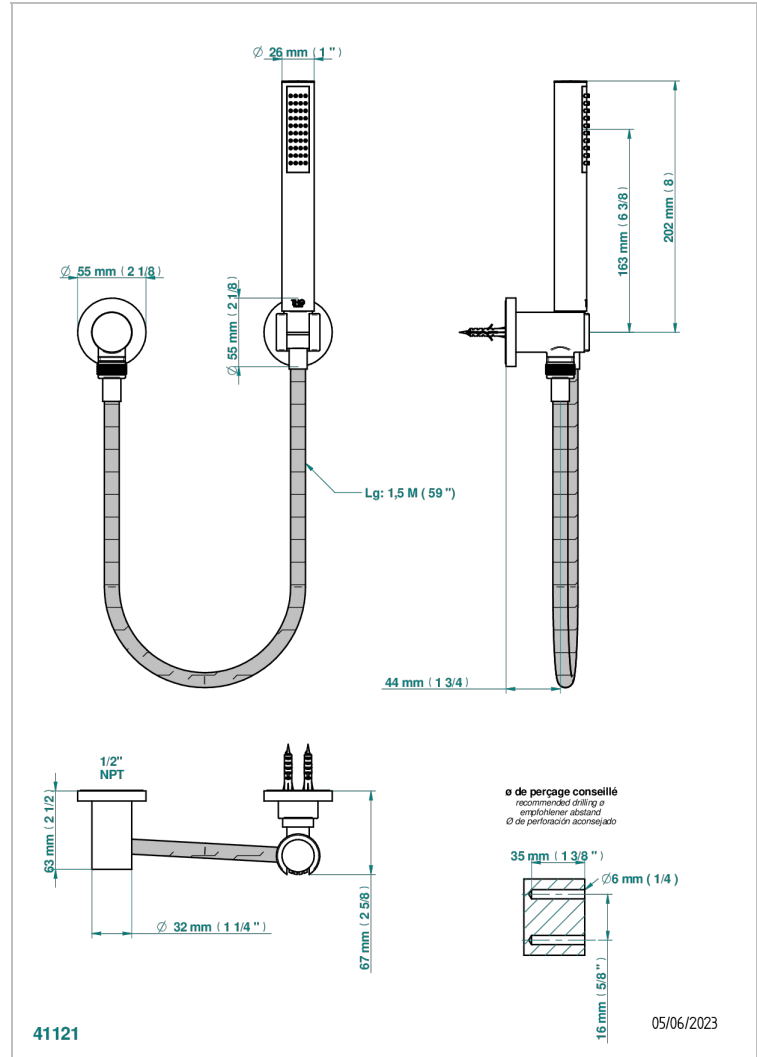

YOKO DELTA HOWLITE

G7W-52/US

Wall mounted handshower with separate fixed hook

CHARACTERISTIC

- Yoko Delta Howlite
- Wall mounted handshower with separate fixed hook

AVAILABLE FINITIONS

Black ceram - D30
Blush PVD - H62
Brass color PVD - H49
Brown bronze color PVD - F33
Chrome polished - A02
Gold color PVD - H52

Gold mat - F07
Gold polished - F01
Graphite PVD - H64
Light coated bronze - D01
Matt Umber PVD - H67
Matt blush PVD - H60

Matt brass color PVD - H50
Matt brown bronze color PVD - F34
Matt chrome (American satin) - C02
Matt gold color PVD - H53
Matt graphite PVD - H65
Matt nickel (American satin) - C01

Matt nickel color PVD - H56
Natural smoked Brass - A13
Nickel antique / Sovereign - H28
Nickel color PVD - H55
Nickel polished - B01
Soft gold - F30

Soft matt gold - F31
Umber PVD - H66