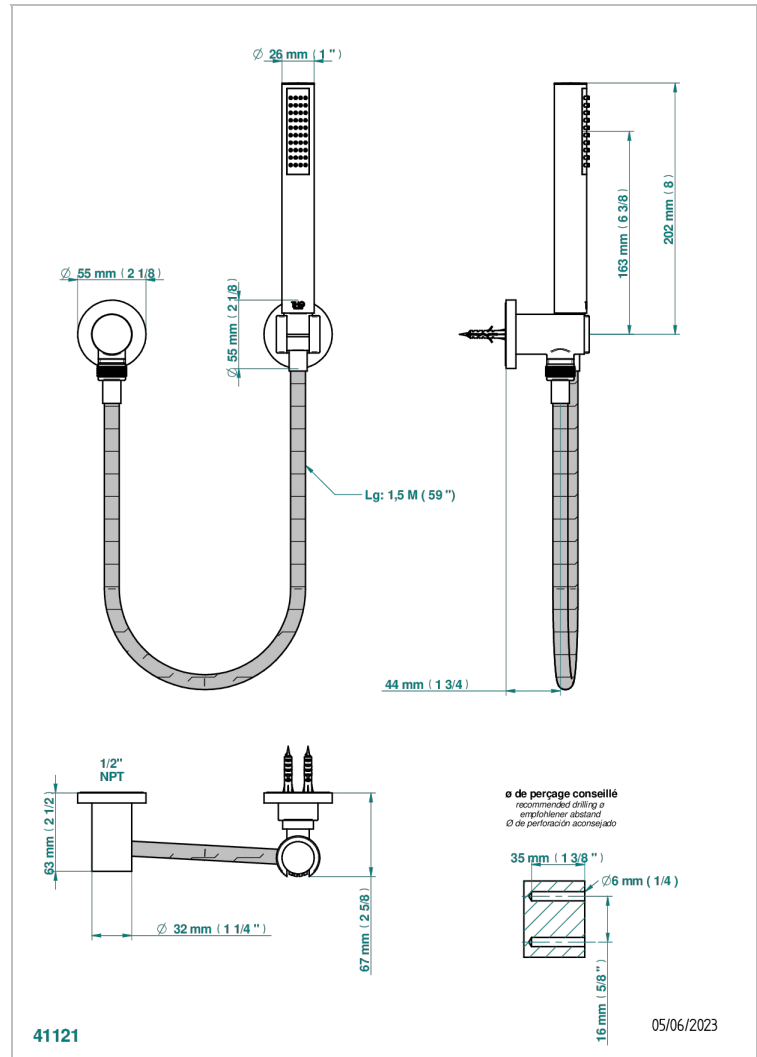

Wall mounted handshower with separate fixed hook

## CHARACTERISTIC

- Anova
- Wall mounted handshower with separate fixed hook

## AVAILABLE FINITIONS

Black ceram - D30  
 Chrome polished - A02  
 Chrome polished / gold polished - G02  
 Gold mat - F07  
 Gold polished - F01  
 Matt chrome (American satin) - C02

Matt nickel (American satin) - C01  
 Nickel antique / Sovereign - H28  
 Nickel polished - B01  
 Soft gold - F30  
 Soft matt gold - F31