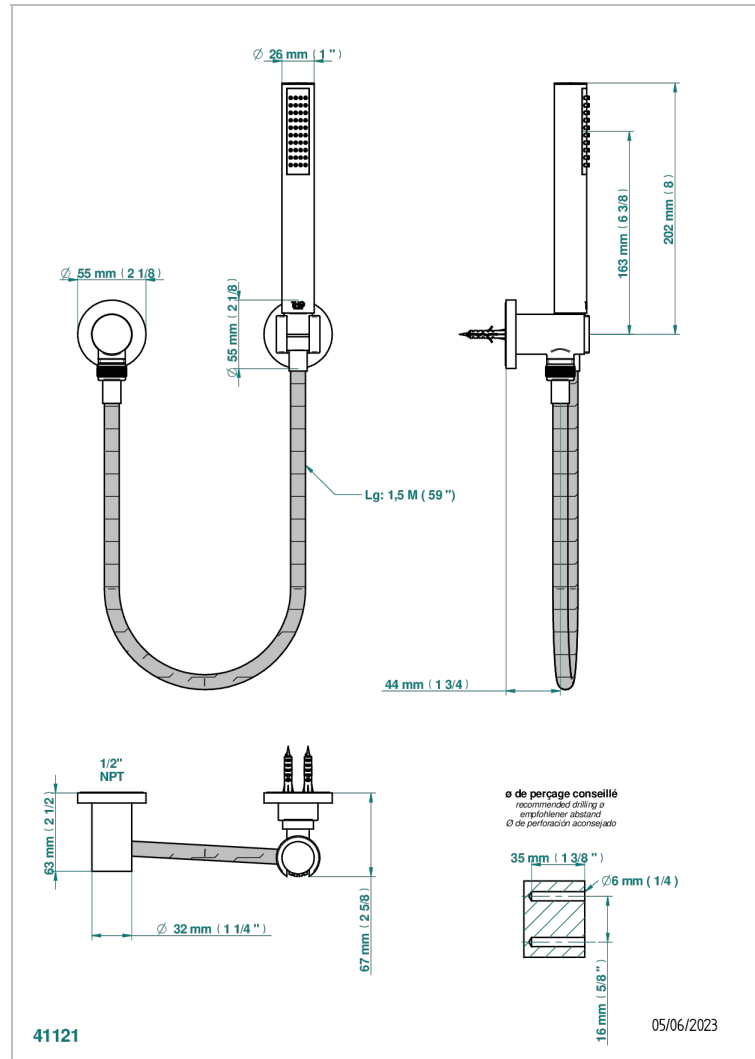

NANO WITH LEVER HANDLES

G5B-52/US

Wall mounted handshower with separate fixed hook

CHARACTERISTIC

- Nano with lever handles
- Wall mounted handshower with separate fixed hook

AVAILABLE FINITIONS

Black ceram - D30
Chrome polished - A02
Chrome polished / gold polished - G02
Gold mat - F07
Gold polished - F01
Matt chrome (American satin) - C02

Matt nickel (American satin) - C01
Nickel antique / Sovereign - H28
Nickel polished - B01
Soft gold - F30
Soft matt gold - F31