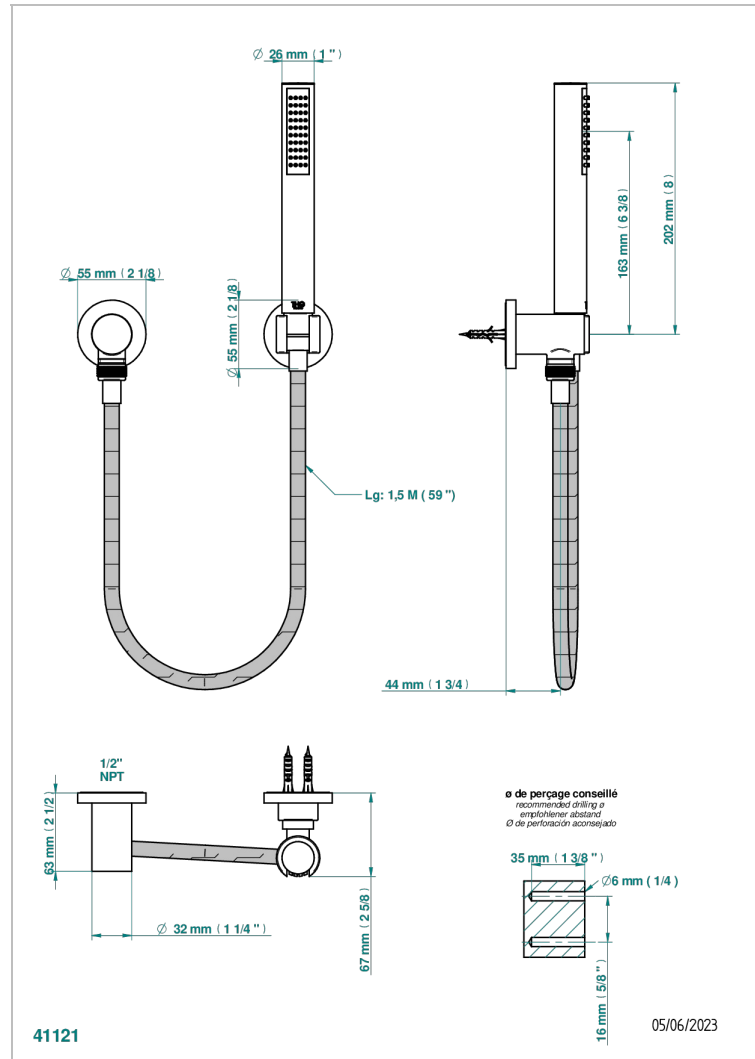

NANO

G5A-52/US

Wall mounted handshower with separate fixed hook

CHARACTERISTIC

- Nano
- Wall mounted handshower with separate fixed hook

AVAILABLE FINITIONS

Black ceram - D30
 Chrome polished - A02
 Chrome polished / gold polished - G02
 Gold mat - F07
 Gold polished - F01
 Matt chrome (American satin) - C02

Matt nickel (American satin) - C01
 Nickel antique / Sovereign - H28
 Nickel polished - B01
 Soft gold - F30
 Soft matt gold - F31